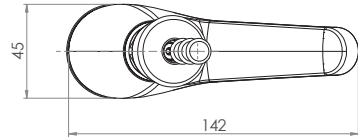

Commercial Tapware

GUARDIAN[®] TAPWARE

Push Button Pillar Tap

T-3MSS-PT18PB – 18 Second Timed Flow

T-3MSS-PT6PB – 6 Second Timed Flow

T-3MSS-PTAPB – Adjustable Timed Flow

T-3MSS-PTMPB – Mechanical Operation-On/Off

- Full stainless steel construction
- ½" MI BSP
- WELS 6 Star 3LPM
- Working pressure range 150kPa-500kPa
- Maximum operating temperature 60 degrees

Choose Button to indicate temperature

- Red
- Yellow
- Blue