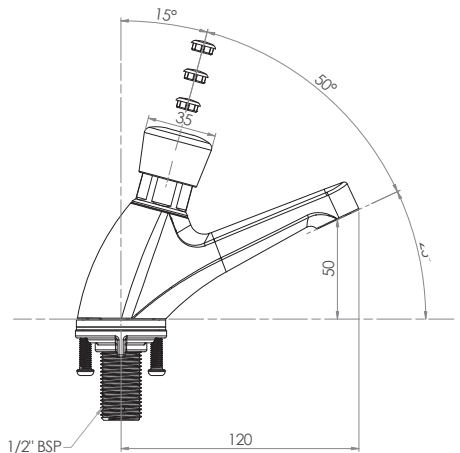

Commercial Tapware

GUARDIAN[®] TAPWARE

Push Button Pillar Tap

T-3MSS-PT18PB – 18 Second Timed Flow

T-3MSS-PT6PB – 6 Second Timed Flow

T-3MSS-PTAPB – Adjustable Timed Flow

T-3MSS-PTMPB – Mechanical Operation-On/Off

- Full stainless steel construction
- ½" MI BSP
- WELS 6 Star 3LPM
- Working pressure range 150kPa-500kPa
- Maximum operating temperature 60 degrees

Choose Button to indicate temperature

- Red
- Yellow
- Blue