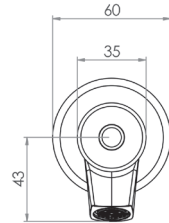

Commercial Tapware

GUARDIAN TAPWARE®

Push Button Bib Tap

T-3MSS-BT18PB – 18 Second Timed Flow

T-3MSS-BT6PB – 6 Second Timed Flow

T-3MSS-BTAPB – Adjustable Timed Flow

T-3MSS-BTMPB – Mechanical Operation-On/Off

- Full stainless steel construction
- ½" MI BSP
- ½" FI BSP extension piece included
- WELS 6 Star 3LPM
- Working pressure range 150kPa-500kPa
- Maximum operating temperature 60 degrees

Adjustable Bib and Pillar Taps

3monkeez are first to offer a fully adjustable time flow cartridge as an option for Bib and Pillar Taps.

This unique feature allows the shut off time of the tap to be easily adjusted between 0 seconds (on/off) to 18 seconds plus; giving you the flexibility to vary the flow time to suit any application or requirement. Results may vary to due different pressures.