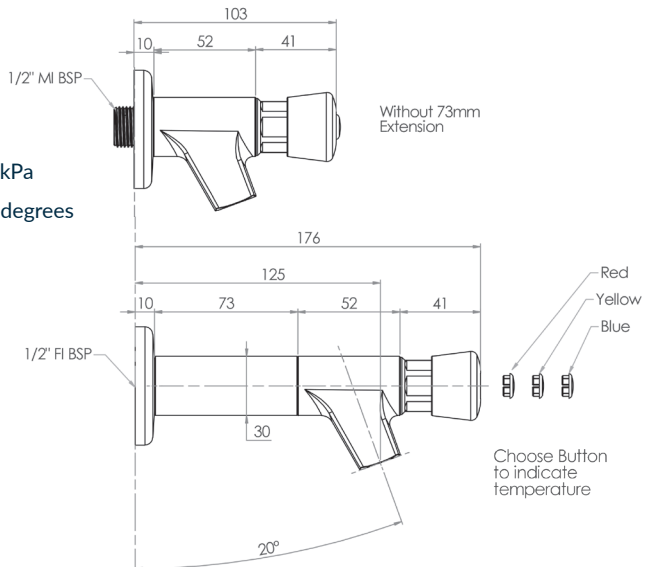

Commercial Tapware

GUARDIAN TAPWARE®

Push Button Bib Tap

T-3MSS-BT18PB – 18 Second Timed Flow

T-3MSS-BT6PB – 6 Second Timed Flow

T-3MSS-BTAPB – Adjustable Timed Flow

T-3MSS-BTMPB – Mechanical Operation-On/Off

- Full stainless steel construction
- ½" MI BSP
- ½" FI BSP extension piece included
- WELS 6 Star 3LPM
- Working pressure range 150kPa-500kPa
- Maximum operating temperature 60 degrees

Adjustable Bib and Pillar Taps

3monkeez are first to offer a fully adjustable time flow cartridge as an option for Bib and Pillar Taps.

This unique feature allows the shut off time of the tap to be easily adjusted between 0 seconds (on/off) to 18 seconds plus; giving you the flexibility to vary the flow time to suit any application or requirement. Results may vary to due different pressures.