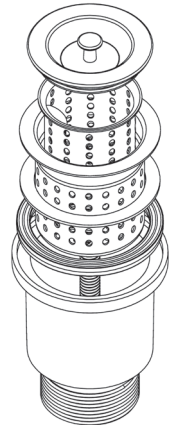

## Sink Waste Arrestor (suits 50mm outlet)

### SSBW-50

**P-PLUGSSBW-50 (PLUG ONLY)**

**P-BASKETSSBW-50 (BASKET ONLY)**

- 50mm MI BSP Connection
- Includes fixed strainer, removable basket and plug
- 4mm diameter strainer holes
- Can be retrofitted to 50mm outlet

P-BASKETSSBW-50

P-PLUGSSBW-50

Top

Side

Cross Section