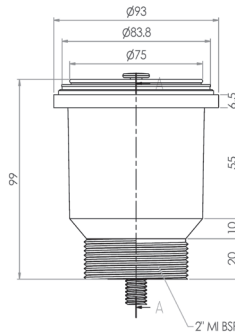

## Sink Waste Arrestor (suits 50mm outlet)

### SSBW-50

**P-PLUGSSBW-50 (PLUG ONLY)**

**P-BASKETSSBW-50 (BASKET ONLY)**

- 50mm MI BSP Connection
- Includes fixed strainer, removable basket and plug
- 4mm diameter strainer holes
- Can be retrofitted to 50mm outlet

P-BASKETSSBW-50

P-PLUGSSBW-50

Top

Side

Cross Section