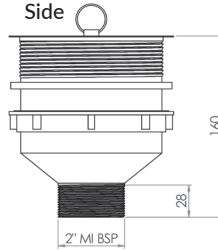

Sink Waste Arrestor (suits 127mm outlet)

SSBW-1

P-PLUGSSBW-1 (PLUG ONLY)

P-BASKETSSBW-1 (BASKET ONLY)

- 50mm MI BSP Connection
- Includes fixed strainer, removable basket and plug
- 3.95mm diameter strainer holes
- Suits a 127mm outlet

P-BASKETSSBW-1

P-PLUGSSBW-1

Top

Bottom

Side

Cross Section