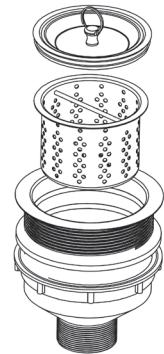

Sink Waste Arrestor (suits 127mm outlet)

SSBW-1

P-PLUGSSBW-1 (PLUG ONLY)

P-BASKETSSBW-1 (BASKET ONLY)

- 50mm MI BSP Connection
- Includes fixed strainer, removable basket and plug
- 3.95mm diameter strainer holes
- Suits a 127mm outlet

P-BASKETSSBW-1

P-PLUGSSBW-1

Top

Bottom

Side

Cross Section