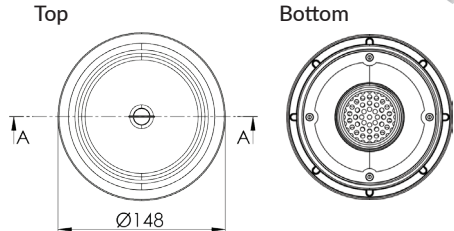

## Cast Stainless Steel Sink Waste Arrestor

(suits 127mm outlet)

**SCRAP-S (304 GRADE)**

**SCRAP-S316 (316 GRADE)**

**SCRAP-S-P-316 (PLUG ONLY)**

**SCRAP-S-B-316 (BASKET ONLY)**

- Available in 304 or 316 grade stainless steel
- Cast stainless construction
- 50mm MI BSP Connection
- Includes fixed strainer, removable basket and plug
- 4mm diameter strainer holes
- Suitable for use with SCRAP-V and SCRAP-V316 shut off valves

Top

Bottom

Side

Cross Section

SCRAP-S-B-316

SCRAP-S-P-316