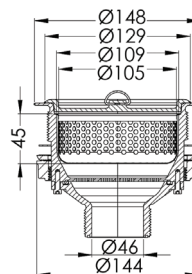

## Cast Stainless Steel Sink Waste Arrestor

(suits 127mm outlet)

**SCRAP-S (304 GRADE)**

**SCRAP-S316 (316 GRADE)**

**SCRAP-S-P-316 (PLUG ONLY)**

**SCRAP-S-B-316 (BASKET ONLY)**

- Available in 304 or 316 grade stainless steel
- Cast stainless construction
- 50mm MI BSP Connection
- Includes fixed strainer, removable basket and plug
- 4mm diameter strainer holes
- Suitable for use with SCRAP-V and SCRAP-V316 shut off valves

Top

Bottom

Side

Cross Section

SCRAP-S-B-316

SCRAP-S-P-316