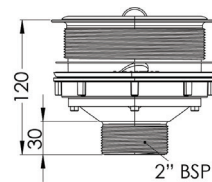

## Cast Stainless Steel Sink Waste Arrestor

(suits 127mm outlet)

**SCRAP-S (304 GRADE)**

**SCRAP-S316 (316 GRADE)**

**SCRAP-S-P-316 (PLUG ONLY)**

**SCRAP-S-B-316 (BASKET ONLY)**

- Available in 304 or 316 grade stainless steel
- Cast stainless construction
- 50mm MI BSP Connection
- Includes fixed strainer, removable basket and plug
- 4mm diameter strainer holes
- Suitable for use with SCRAP-V and SCRAP-V316 shut off valves

Top

Bottom

Side

Cross Section

SCRAP-S-B-316

SCRAP-S-P-316