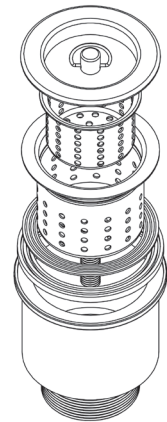

Cast Stainless Steel Sink Waste Arrestor (suits 50mm outlet)

SCRAP-S-50 (304 GRADE)

SCRAP-S-50-316 (316 GRADE)

SCRAP-S-50-P-316 (PLUG ONLY)

SCRAP-S-50-B-316 (BASKET ONLY)

- Available in 304 or 316 grade stainless steel
- Cast stainless construction
- 50mm MI BSP Connection
- Includes fixed strainer, removable basket and plug
- 4mm diameter strainer holes
- Suitable for use with SCRAP-V and SCRAP-V316 shut off valves

Top

Bottom

Side

Cross Section

SCRAP-S-50-B-316

SCRAP-S-50-P-316