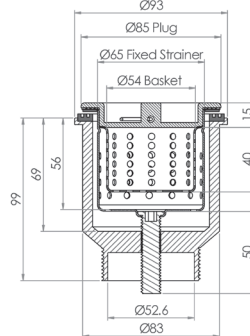

Cast Stainless Steel Sink Waste Arrestor (suits 50mm outlet)

SCRAP-S-50 (304 GRADE)

SCRAP-S-50-316 (316 GRADE)

SCRAP-S-50-P-316 (PLUG ONLY)

SCRAP-S-50-B-316 (BASKET ONLY)

- Available in 304 or 316 grade stainless steel
- Cast stainless construction
- 50mm MI BSP Connection
- Includes fixed strainer, removable basket and plug
- 4mm diameter strainer holes
- Suitable for use with SCRAP-V and SCRAP-V316 shut off valves

Top

Bottom

Side

Cross Section

SCRAP-S-50-B-316

SCRAP-S-50-P-316