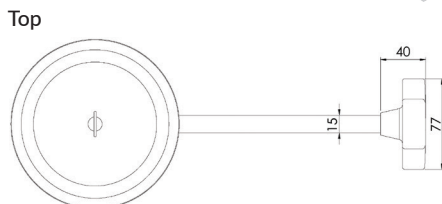

## Cast Stainless Steel Sink Waste Arrestor with Shut Off Valve

(suits 127mm outlet)

**SCRAP-C** (304 GRADE)

**SCRAP-C-316** (316 GRADE)

**SCRAP-S-P-316** (PLUG ONLY)

**SCRAP-S-B-316** (BASKET ONLY)

- Available in 304 or 316 grade stainless steel
- Cast stainless construction
- 50mm MI BSP Connection
- Includes fixed strainer, removable basket and plug
- 4mm diameter strainer holes
- Custom designed ergonomic handle
- Suits 127mm outlet