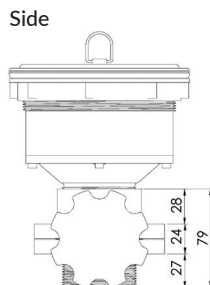

## Cast Stainless Steel Sink Waste Arrestor with Shut Off Valve

(suits 127mm outlet)

**SCRAP-C** (304 GRADE)

**SCRAP-C-316** (316 GRADE)

**SCRAP-S-P-316** (PLUG ONLY)

**SCRAP-S-B-316** (BASKET ONLY)

- Available in 304 or 316 grade stainless steel
- Cast stainless construction
- 50mm MI BSP Connection
- Includes fixed strainer, removable basket and plug
- 4mm diameter strainer holes
- Custom designed ergonomic handle
- Suits 127mm outlet