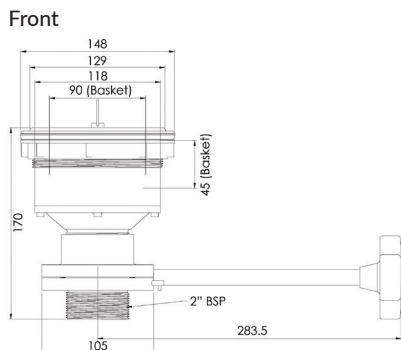

## Cast Stainless Steel Sink Waste Arrestor with Shut Off Valve

(suits 127mm outlet)

**SCRAP-C** (304 GRADE)

**SCRAP-C-316** (316 GRADE)

**SCRAP-S-P-316** (PLUG ONLY)

**SCRAP-S-B-316** (BASKET ONLY)

- Available in 304 or 316 grade stainless steel
- Cast stainless construction
- 50mm MI BSP Connection
- Includes fixed strainer, removable basket and plug
- 4mm diameter strainer holes
- Custom designed ergonomic handle
- Suits 127mm outlet

SCRAP-S-B-316

SCRAP-S-P-316