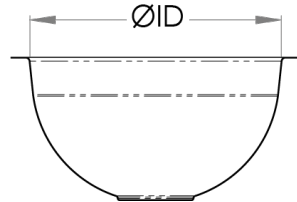

## Round Pressed Sink Bowls

- Constructed from 1mm 304 grade stainless steel
- 20mm flange
- 50mm centre outlet - suits 50mm plug and waste or 50mm Scraptrap
- Mirror polish finish

Top

Front

Cross Section

PRODUCT CODE	W (mm)	D (mm)	H (mm)	OUTLET	CAPACITY
RB300	340	300	165	50	8.3L
RB385	425	385	165	50	10.3L