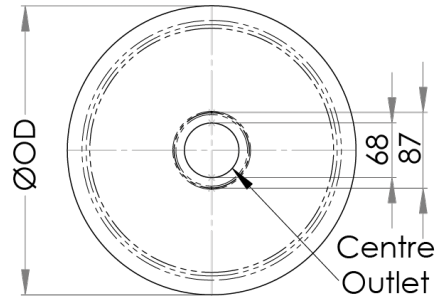

## Round Pressed Sink Bowls

- Constructed from 1mm 304 grade stainless steel
- 20mm flange
- 50mm centre outlet - suits 50mm plug and waste or 50mm Scraptrap
- Mirror polish finish

Top

Front

Cross Section

PRODUCT CODE	W (mm)	D (mm)	H (mm)	OUTLET	CAPACITY
RB300	340	300	165	50	8.3L
RB385	425	385	165	50	10.3L