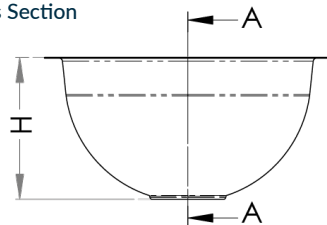

## Round Pressed Sink Bowls

- Constructed from 1mm 304 grade stainless steel
- 20mm flange
- 50mm centre outlet - suits 50mm plug and waste or 50mm Scraptrap
- Mirror polish finish

Top

Front

Cross Section

PRODUCT CODE	W (mm)	D (mm)	H (mm)	OUTLET	CAPACITY
RB300	340	300	165	50	8.3L
RB385	425	385	165	50	10.3L