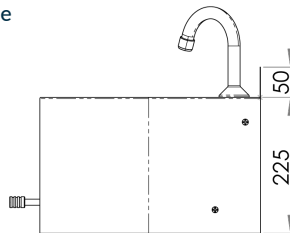

- 6.3L capacity
- Shroud - Constructed from 1.2mm 304 grade stainless steel
- Basin - Constructed from 1mm 304 grade stainless steel
- 18 second timed flow
- 50mm splashback
- 40mm outlet - Suits PW40 & SSBW-40
- 500kPa Maximum Working Pressure
- WELS 4 Star 6.5LPM

Top

Front

Back

Side

Suggested mounting height from floor level for standard use - 850mm-900mm