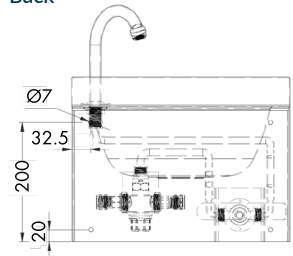

- 6.3L capacity
- Shroud - Constructed from 1.2mm 304 grade stainless steel
- Basin - Constructed from 1mm 304 grade stainless steel
- 18 second timed flow
- 50mm splashback
- 40mm outlet - Suits PW40 & SSBW-40
- 500kPa Maximum Working Pressure
- WELS 4 Star 6.5LPM

Top

Front

Back

Side

Suggested mounting height from floor level for standard use - 850mm-900mm