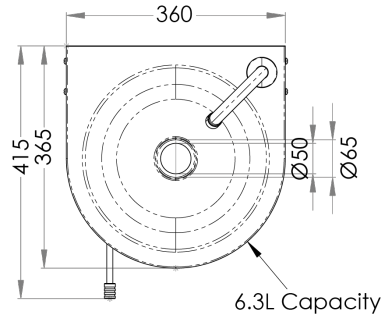

Sinks & Basins

Round Hands Free Knee Operated Basin - Timed Flow

AB-KNEEHB-RT (with tempering valve)

AB-KNEEHB-RTMV (with thermostatic mixing valve)

AB-KNEEHB-R (without tempering valve or thermostatic mixing valve)

- 6.3L capacity
- Shroud - Constructed from 1.2mm 304 grade stainless steel
- Basin - Constructed from 1mm 304 grade stainless steel
- 18 second timed flow
- 50mm splashback
- 40mm outlet - Suits PW40 & SSBW-40
- 500kPa Maximum Working Pressure
- WELS 4 Star 6.5LPM

Top

Front

Back

Side

Suggested mounting height from floor level for standard use - 850mm-900mm