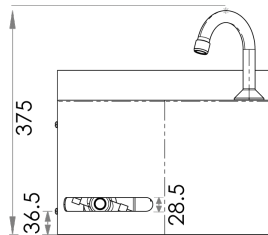

Sinks & Basins

Round Hands Free Knee Operated Basin - Timed Flow

AB-KNEEHB-RT (with tempering valve)

AB-KNEEHB-RTMV (with thermostatic mixing valve)

AB-KNEEHB-R (without tempering valve or thermostatic mixing valve)

- 6.3L capacity
- Shroud - Constructed from 1.2mm 304 grade stainless steel
- Basin - Constructed from 1mm 304 grade stainless steel
- 18 second timed flow
- 50mm splashback
- 40mm outlet - Suits PW40 & SSBW-40
- 500kPa Maximum Working Pressure
- WELS 4 Star 6.5LPM

Top

Front

Back

Side

Suggested mounting height from floor level for standard use - 850mm-900mm