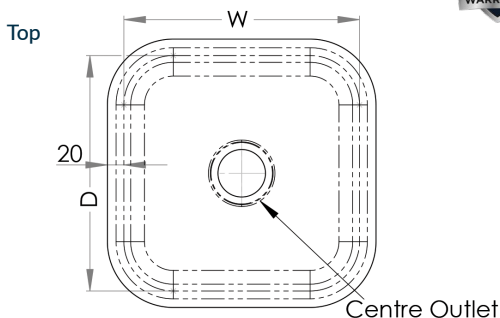

Sinks & Basins

Pressed Sink Bowls

- Constructed from 1mm 304 grade stainless steel
- 20mm flange
- Centre outlet
- Satin polish finish

PRODUCT CODE	W (mm)	D (mm)	H (mm)	OUTLET	CAPACITY
PB01	250	140	110	40	3L
PB02	290	250	165	50	10.4L
PB06	330	330	210	50	20.4L
PB08	350	250	170	50	13.1L
PB14	400	340	200	50	24.6L
PB20	450	380	200	50	31.4L
PB23	520	370	210	50	37L