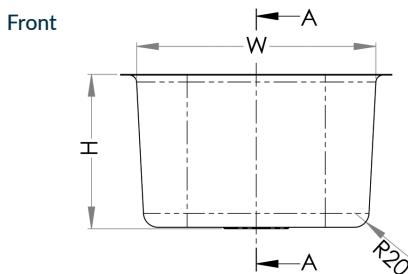

Sinks & Basins

Pressed Sink Bowls

- Constructed from 1mm 304 grade stainless steel
- 20mm flange
- Centre outlet
- Satin polish finish

PRODUCT CODE	W (mm)	D (mm)	H (mm)	OUTLET	CAPACITY
PB01	250	140	110	40	3L
PB02	290	250	165	50	10.4L
PB06	330	330	210	50	20.4L
PB08	350	250	170	50	13.1L
PB14	400	340	200	50	24.6L
PB20	450	380	200	50	31.4L
PB23	520	370	210	50	37L