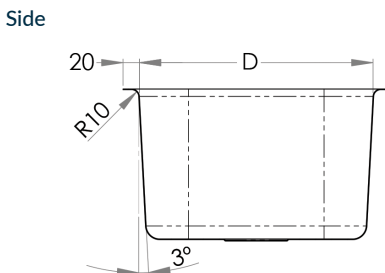

Sinks & Basins

Pressed Sink Bowls

- Constructed from 1mm 304 grade stainless steel
- 20mm flange
- Centre outlet
- Satin polish finish

PRODUCT CODE	W (mm)	D (mm)	H (mm)	OUTLET	CAPACITY
PB01	250	140	110	40	3L
PB02	290	250	165	50	10.4L
PB06	330	330	210	50	20.4L
PB08	350	250	170	50	13.1L
PB14	400	340	200	50	24.6L
PB20	450	380	200	50	31.4L
PB23	520	370	210	50	37L