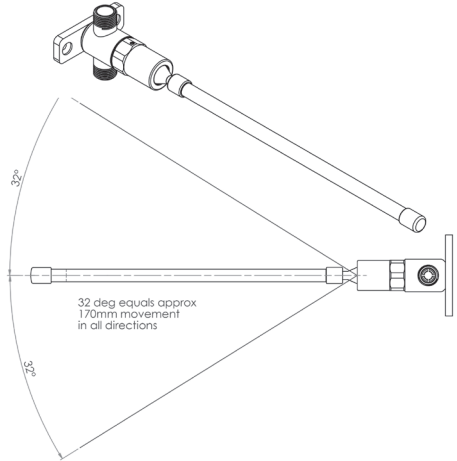

Knee Operated Wand Valve

P-3MSS-KWA

- Full stainless steel body with nylon wand
- Timed flow shut off
- Hands free operation
- Robust lever for heavy usage
- The knee lever can be operated in any direction to activate water flow
- Adjustable 0-18 seconds
- Working pressure range 150 - 500kPa

Top

TP08045K

- Also available as a Knee Operated Valve Kit. Includes 1x Knee Wand, 1x Spout (WELS 4star, 6.5 LPM), 2x Cover Plates, 2x Mini Stops, 1x 300mm and 1x 450mm Flexi Hoses

Side