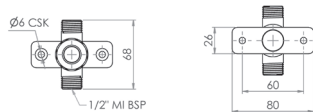

Knee Operated Wand Valve

P-3MSS-KWA

- Full stainless steel body with nylon wand
- Timed flow shut off
- Hands free operation
- Robust lever for heavy usage
- The knee lever can be operated in any direction to activate water flow
- Adjustable 0-18 seconds
- Working pressure range 150 - 500kPa

Top

TP08045K

- Also available as a Knee Operated Valve Kit. Includes 1x Knee Wand, 1x Spout (WELS 4star, 6.5 LPM), 2x Cover Plates, 2x Mini Stops, 1x 300mm and 1x 450mm Flexi Hoses

Side