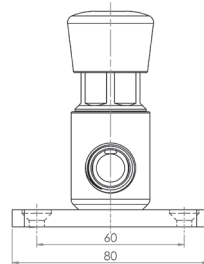

Knee & Foot Valves

P-3MSS-FVTF

- 18 Second Timed Flow Foot/Knee Operated Valve 90 Degree Mount. 1/2" MI Connections.

P-3MSS-FVATF

- Adjustable Timed Flow Foot/Knee Operated Valve 90 Degree Mount. 1/2" MI Connections.

Top

Front

Side

Choose cover cap to indicate temperature

P-3MSS-45B

- Angled floor bracket suits P-3MSS-FVATF, P-3MSS-FVATF and P-3MSS-FVM