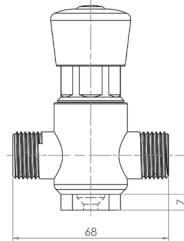

Knee & Foot Valves

P-3MSS-FVTF

- 18 Second Timed Flow Foot/Knee Operated Valve 90 Degree Mount. 1/2" MI Connections.

P-3MSS-FVATF

- Adjustable Timed Flow Foot/Knee Operated Valve 90 Degree Mount. 1/2" MI Connections.

Top

Front

Side

Choose cover cap to indicate temperature

P-3MSS-45B

- Angled floor bracket suits P-3MSS-FVATF, P-3MSS-FVATF and P-3MSS-FVM