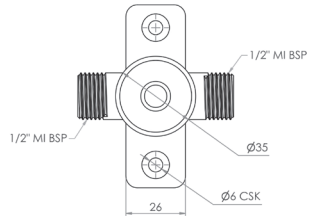

Knee & Foot Valves

P-3MSS-FVTF

- 18 Second Timed Flow Foot/Knee Operated Valve 90 Degree Mount. 1/2" MI Connections.

P-3MSS-FVATF

- Adjustable Timed Flow Foot/Knee Operated Valve 90 Degree Mount. 1/2" MI Connections.

Top

Front

Side

Choose cover cap to indicate temperature

P-3MSS-45B

- Angled floor bracket suits P-3MSS-FVATF, P-3MSS-FVATF and P-3MSS-FVM