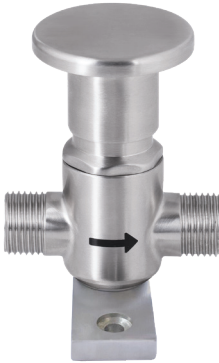

Knee & Foot Valves

P-3MSS-FVM

Foot/Knee Operated Valve 90 Degree Mount.
1/2" MI Connections.

Top

Front

TP08090K

- Also available as a Foot Operated Valve Kit. Includes 1x Foot Valve, (WELS 4star, 6.5 LPM), 2x Cover Plates, 2x Mini Stops, 1x 300mm and 1x 450mm Flexi Hoses

- Optional angled floor bracket P-3MSS-45B

Side