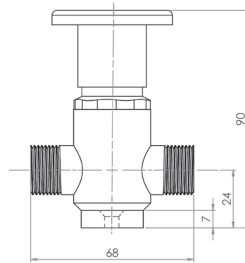

Knee & Foot Valves

P-3MSS-FVM

Foot/Knee Operated Valve 90 Degree Mount.
1/2" MI Connections.

Top

Front

TP08090K

- Also available as a Foot Operated Valve Kit. Includes 1x Foot Valve, (WELS 4star, 6.5 LPM), 2x Cover Plates, 2x Mini Stops, 1x 300mm and 1x 450mm Flexi Hoses

- Optional angled floor bracket P-3MSS-45B

Side