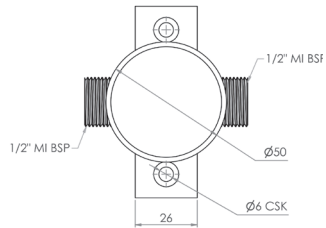

Knee & Foot Valves

P-3MSS-FVM

Foot/Knee Operated Valve 90 Degree Mount.
1/2" MI Connections.

Top

Front

TP08090K

- Also available as a Foot Operated Valve Kit. Includes 1x Foot Valve, (WELS 4star, 6.5 LPM), 2x Cover Plates, 2x Mini Stops, 1x 300mm and 1x 450mm Flexi Hoses

- Optional angled floor bracket P-3MSS-45B

Side