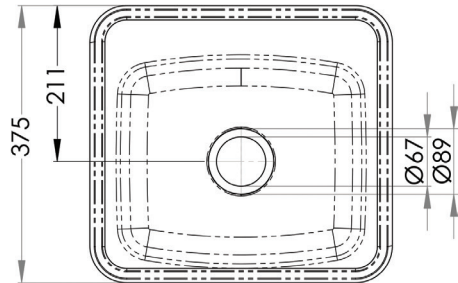

Sinks & Basins

Inset Bar Sink

HBF

- 11.1 litre capacity
- Constructed from 0.9mm 304 grade stainless steel
- 50mm centre outlet – Suits PW50 & SSBW-50
- Mirror polish finish
- Comes complete with fixing clips and seal
- Tap holes on request - Left or Right

Top

Front