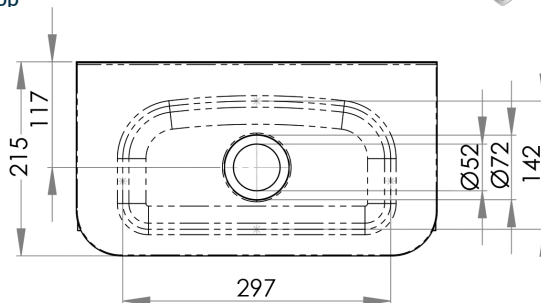

Sinks & Basins

Compact Hand Basin

HBC

- 3.1 litre capacity
- Constructed from 1mm 304 grade stainless steel
- Radius fascia for safety
- 40mm splashback
- 40mm outlet – Suits PW40 & SSBW-40
- Comes complete with wall brackets
- Left or right tap hole on request
- Taphole position and size to be indicated when ordering

Top