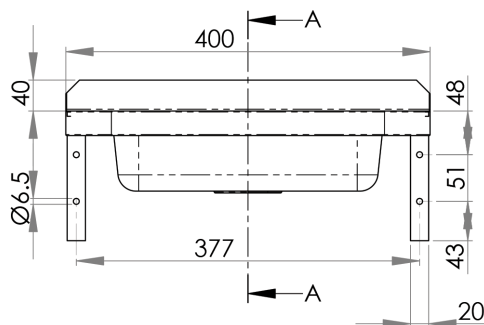

### HBC

- 3.1 litre capacity
- Constructed from 1mm 304 grade stainless steel
- Radius fascia for safety
- 40mm splashback
- 40mm outlet – Suits PW40 & SSBW-40
- Comes complete with wall brackets
- Left or right tap hole on request
- Taphole position and size to be indicated when ordering

Top

Front

Cross Section

Use optional SAFETEE-STRIP for no sharp edges