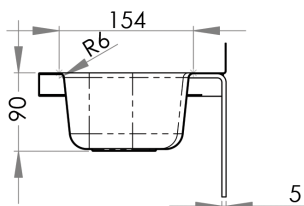

### HBC

- 3.1 litre capacity
- Constructed from 1mm 304 grade stainless steel
- Radius fascia for safety
- 40mm splashback
- 40mm outlet – Suits PW40 & SSBW-40
- Comes complete with wall brackets
- Left or right tap hole on request
- Taphole position and size to be indicated when ordering

Top

Front

Cross Section

Use optional SAFETEE-STRIP for no sharp edges