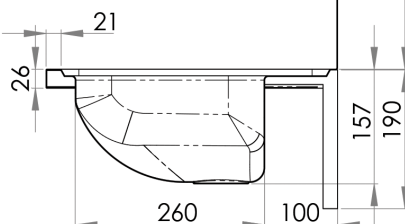

Sinks & Basins

Wall Mounted Hand Basin with Splashback

HB300SB

- 11.5 litre capacity
- Constructed from 1mm 304 grade stainless steel
- 300mm splashback
- 40mm outlet - Suits PW40 & SSBW-40
- Comes complete with wall brackets
- Mirror polish finish
- Available in 1, 2 or 3 tap hole configurations
- Taphole position and size to be indicated when ordering

Top

Front

Cross Section

Use optional SAFETEE-STRIP for no sharp edges