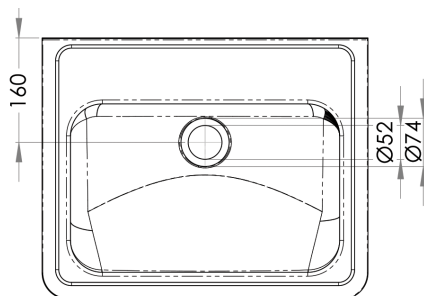

Sinks & Basins

Wall Mounted Hand Basin with Splashback

HB300SB

- 11.5 litre capacity
- Constructed from 1mm 304 grade stainless steel
- 300mm splashback
- 40mm outlet - Suits PW40 & SSBW-40
- Comes complete with wall brackets
- Mirror polish finish
- Available in 1, 2 or 3 tap hole configurations
- Taphole position and size to be indicated when ordering

Top

Front

Cross Section

Use optional SAFETEE-STRIP for no sharp edges