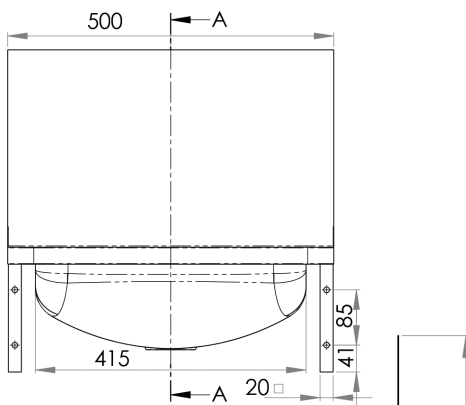

Sinks & Basins

Wall Mounted Hand Basin with Splashback

HB300SB

- 11.5 litre capacity
- Constructed from 1mm 304 grade stainless steel
- 300mm splashback
- 40mm outlet - Suits PW40 & SSBW-40
- Comes complete with wall brackets
- Mirror polish finish
- Available in 1, 2 or 3 tap hole configurations
- Taphole position and size to be indicated when ordering

Top

Front

Cross Section

Use optional SAFETEE-STRIP for no sharp edges