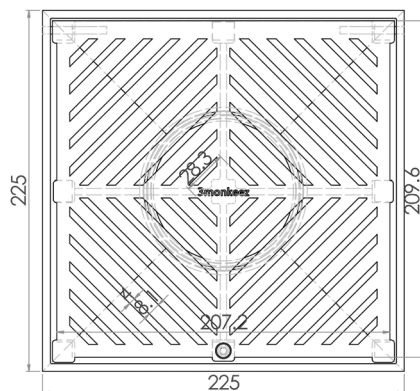

## 225mm Square Floor Waste (suits 100mm pipe)

**FW-225S-304**

**FW-225S-316**

- Hinged grate
- Heel proof
- 304 or 316 grade stainless steel
- Suits 100mm DWV, HDPE pipe

Top

Front

Cross Section