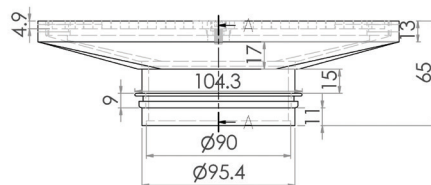

## 225mm Square Floor Waste (suits 100mm pipe)

**FW-225S-304**

**FW-225S-316**

- Hinged grate
- Heel proof
- 304 or 316 grade stainless steel
- Suits 100mm DWV, HDPE pipe

Top

Front

Cross Section