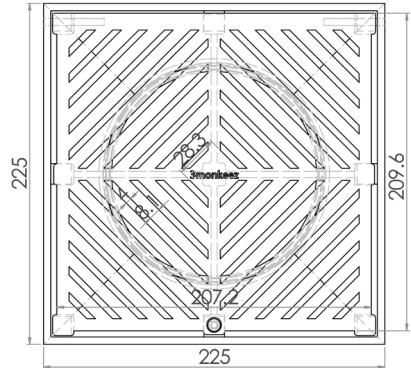

Trade Waste Solutions

225mm Square Floor Waste (suits 150mm pipe)

FW-225S-150-304

FW-225S-150-316

- Hinged grate
- Heel proof
- 304 or 316 grade stainless steel
- Suits 150mm DWV, HDPE pipe

Top

Front

Cross Section