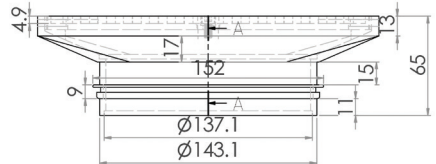

Trade Waste Solutions

225mm Square Floor Waste (suits 150mm pipe)

FW-225S-150-304

FW-225S-150-316

- Hinged grate
- Heel proof
- 304 or 316 grade stainless steel
- Suits 150mm DWV, HDPE pipe

Top

Front

Cross Section