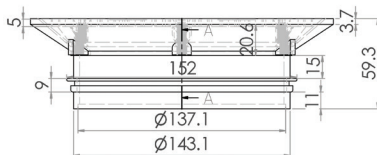

200mm Round Vinyl Floor Waste (suits 150mm pipe)

FW-200VRT-150-304

FW-200VRT-150-316

- Removable grate
- Heel proof
- Suit vinyl floor application
- Includes vinyl clamp
- 304 or 316 grade stainless steel
- Suits 150mm DWV, HDPE pipe

Top

Front

Cross Section