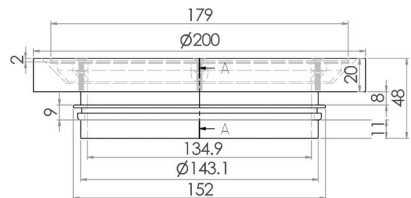

200mm Round Vinyl Floor Clear Out

FW-200VCO-150-304

FW-200VCO-150-316

- 2mm thick removable top
- Suit vinyl floor application
- Includes vinyl clamp
- Push fit o-ring seal
- 304 or 316 grade stainless steel
- Suits 150mm DWV, HDPE pipe

Top

Front

Cross Section