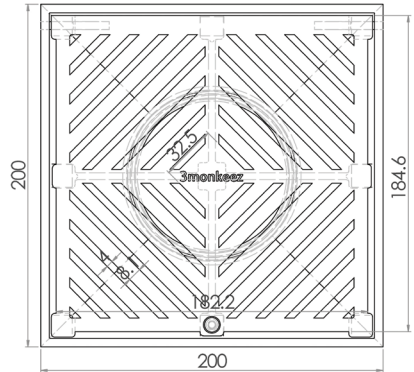

## 200mm Square Floor Waste (suits 100mm pipe)

**FW-200S-304**

**FW-200S-316**

- Hinged grate
- Heel proof
- 304 or 316 grade stainless steel
- Suits 100mm DWV, HDPE pipe

Top

Front

Cross Section