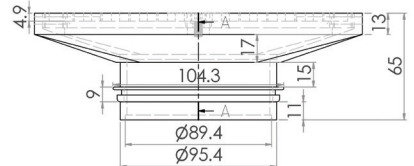

## 200mm Square Floor Waste (suits 100mm pipe)

**FW-200S-304**

**FW-200S-316**

- Hinged grate
- Heel proof
- 304 or 316 grade stainless steel
- Suits 100mm DWV, HDPE pipe

Top

Front

Cross Section