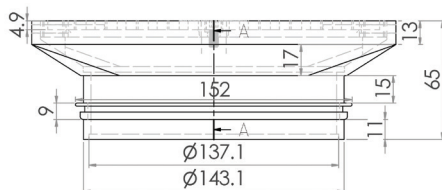

## 200mm Square Floor Waste (suits 150mm pipe)

**FW-200S-150-304**

**FW-200S-150-316**

- Hinged grate
- Heel proof
- 304 or 316 grade stainless steel
- Suits 150mm DWV, HDPE pipe

Top

Front

Cross Section