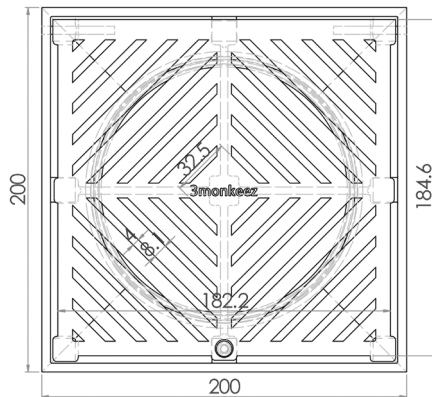

## 200mm Square Floor Waste (suits 150mm pipe)

**FW-200S-150-304**

**FW-200S-150-316**

- Hinged grate
- Heel proof
- 304 or 316 grade stainless steel
- Suits 150mm DWV, HDPE pipe

Top

Front

Cross Section