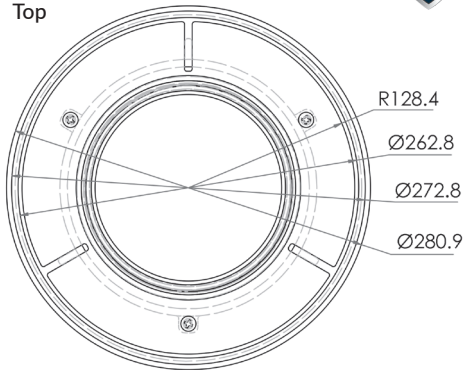

Vertical Variable Height Main Body (suits 150mm pipe)

FW-150VL

- Cast iron body
- Suits 150mm DWV, HDPE pipe

- Compatible with the below list of Floor wastes that suits a 100mm pipe

FW-200S-150-304	FW-200BS-150-304
FW-225S-150-304	FW-225BS-150-304
FW-250S-150-304	FW-250BS-150-304
FW-300S-150-304	FW-300BS-150-304
FW-200VRT-150-304	FW-200VRBT-150-304

*Above codes also available in 316 grade

Cross Section