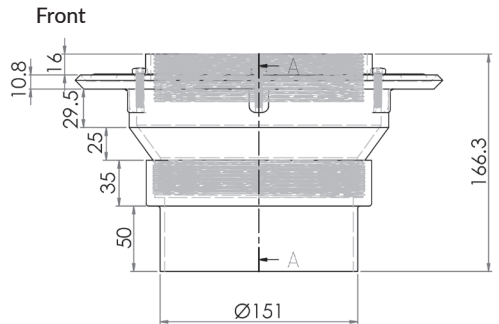

Vertical Variable Height Main Body (suits 150mm pipe)

FW-150VL

- Cast iron body
- Suits 150mm DWV, HDPE pipe

- Compatible with the below list of Floor wastes that suits a 100mm pipe

FW-200S-150-304	FW-200BS-150-304
FW-225S-150-304	FW-225BS-150-304
FW-250S-150-304	FW-250BS-150-304
FW-300S-150-304	FW-300BS-150-304
FW-200VRT-150-304	FW-200VRBT-150-304

*Above codes also available in 316 grade

Cross Section