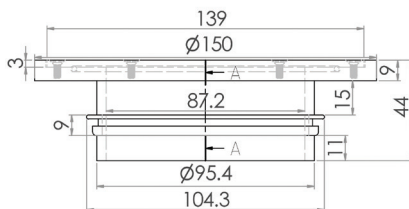

150mm Round Clear Out

FW-150CO-304

FW-150CO-316

- 3mm thick removable top
- Suit tiled floor application
- Push fit o-ring seal
- 304 or 316 grade stainless steel
- Suits 100mm DWV, HDPE pipe

Top

Front

Cross Section