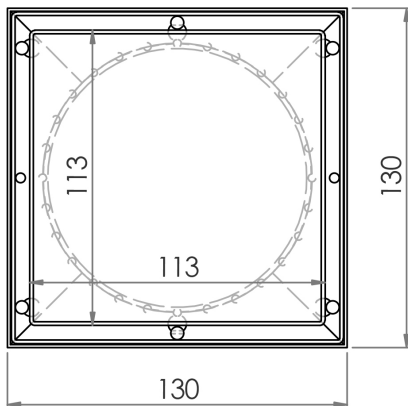

Grates & Drains

130mm Square Tile Insert Point Drain

FW-130TI (103.1mm outlet)

FW-130TI-80 (73.9mm outlet)

- Slimline for easy installation
- Removable tray

Top

Front

Cross Section