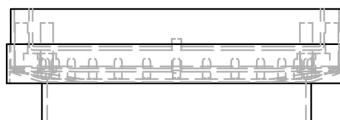

Grates & Drains

130mm Square Tile Insert Point Drain

FW-130TI (103.1mm outlet)

FW-130TI-80 (73.9mm outlet)

- Slimline for easy installation
- Removable tray

Top

Front

Cross Section