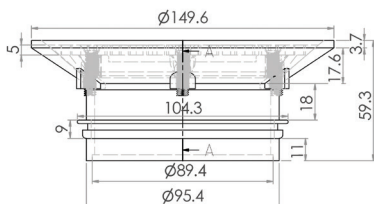

150mm Round Vinyl Floor Waste (suits 100mm pipe)

FW-100VRT-304

FW-100VRT-316

- Removable grate
- Heel proof
- Suit vinyl floor application
- Includes vinyl clamp
- 304 or 316 grade stainless steel
- Suits 100mm DWV, HDPE pipe

Top

Front

Cross Section