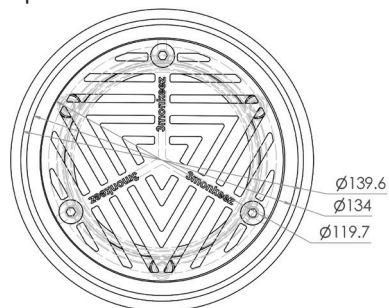

150mm Round Vinyl Floor Waste (suits 100mm pipe)

FW-100VRT-304

FW-100VRT-316

- Removable grate
- Heel proof
- Suit vinyl floor application
- Includes vinyl clamp
- 304 or 316 grade stainless steel
- Suits 100mm DWV, HDPE pipe

Top

Front

Cross Section