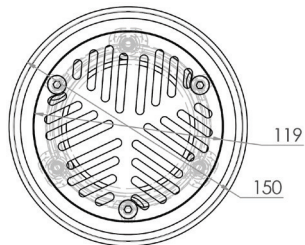

## 100mm Vinyl Floor Waste

### FW-100VR

- Solid brass body
- Chrome plated brass grate
- Suits 100mm DWV, HDPE pipe

Top

Bottom

Side

Cross Section