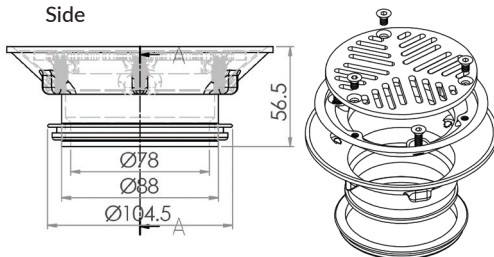

### FW-100VR

- Solid brass body
- Chrome plated brass grate
- Suits 100mm DWV, HDPE pipe

Top

Bottom

Side

Cross Section