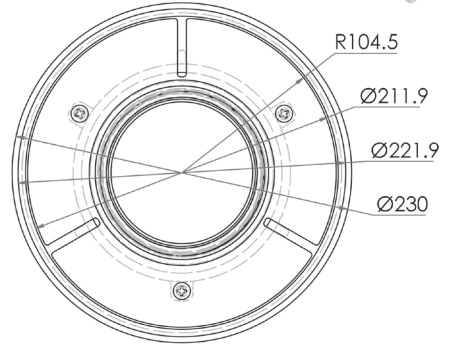

Trade Waste Solutions

Vertical Variable Height Main Body (suits 100mm pipe)

FW-100VL

- Cast iron body
- Suits 100mm DWV, HDPE pipe

- Compatible with the below list of Floor wastes that suits a 100mm pipe

FW-100RL-304	FW-100BRL-304
FW-150R-304	FW-150BR-304
FW-150S-304	FW-150BS-304
FW-200S-304	FW-200BSM-304
FW-225S-304	FW-225BS-304
FW-250S-304	FW-250BS-304
FW-300S-304	FW-300BS-304
FW-100VRT-304	FW-100VRBT-304

*Above codes also available in 316 grade

Top

Front

Cross Section