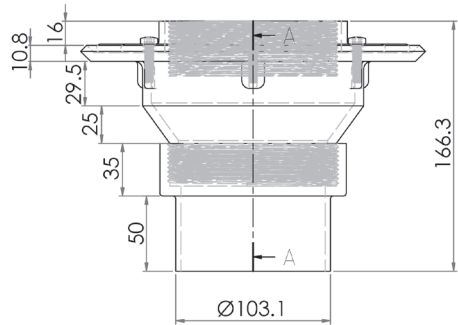

Trade Waste Solutions

Vertical Variable Height Main Body (suits 100mm pipe)

FW-100VL

- Cast iron body
- Suits 100mm DWV, HDPE pipe

- Compatible with the below list of Floor wastes that suits a 100mm pipe

FW-100RL-304	FW-100BRL-304
FW-150R-304	FW-150BR-304
FW-150S-304	FW-150BS-304
FW-200S-304	FW-200BSM-304
FW-225S-304	FW-225BS-304
FW-250S-304	FW-250BS-304
FW-300S-304	FW-300BS-304
FW-100VRT-304	FW-100VRBT-304

*Above codes also available in 316 grade

Top

Front

Cross Section