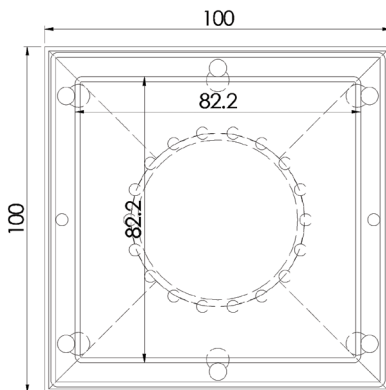

Grates & Drains

100mm Square Tile Insert Point Drain

FW-100TI-50 (50mm outlet)

- Slimline for easy installation
- Removable tray

Top

Front

Cross Section