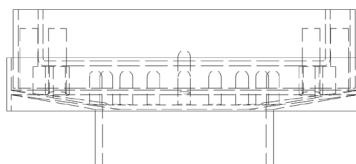

Grates & Drains

100mm Square Tile Insert Point Drain

FW-100TI-50 (50mm outlet)

- Slimline for easy installation
- Removable tray

Top

Front

Cross Section