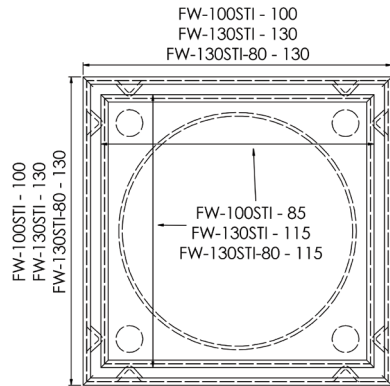

### FW-100STI

(100mm Square - 50mm Outlet)

### FW-130STI

(130mm Square - 100mm Outlet)

### FW-130STI-80

(130mm Square - 74mm Outlet)

- Slimline for easy installation
- 1.5mm 304 grade stainless steel
- Removable tray

Top

Front

Side