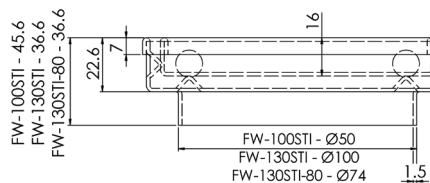

### FW-130STI

(130mm Square - 100mm Outlet)

### FW-130STI-80

(130mm Square - 74mm Outlet)

- Slimline for easy installation
- 1.5mm 304 grade stainless steel
- Removable tray

Top

Front

Side