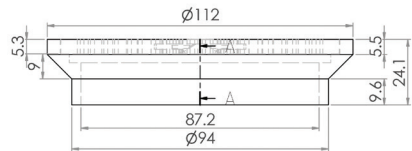

112mm Round Drop in Floor Waste

FW-100RL-304

FW-100RL-316

- 112mm round
- Heel proof
- 304 or 316 grade stainless steel
- Suits 100mm DWV, HDPE pipe

Top

Front

Cross Section