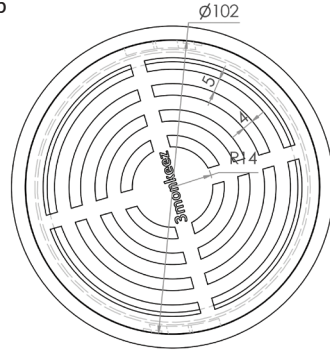

112mm Round Drop in Floor Waste

FW-100RL-304

FW-100RL-316

- 112mm round
- Heel proof
- 304 or 316 grade stainless steel
- Suits 100mm DWV, HDPE pipe

Top

Front

Cross Section