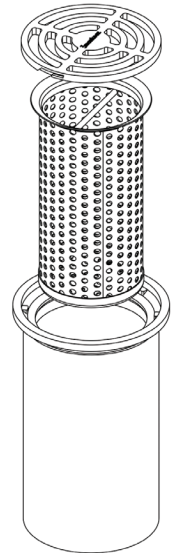

100mm Round Drop in Floor Waste Arrestor

FW-100BRL

FW-100RL-BASKET (BASKET ONLY)

- Stainless steel grate
- Fixed secondary strainer
- Removable strainer basket
- Suits 100mm DWV, HDPE pipe

FW-100RL-BASKET

Top

Bottom

Side

Cross Section