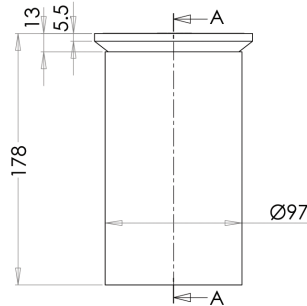

100mm Round Drop in Floor Waste Arrestor

FW-100BRL

FW-100RL-BASKET (BASKET ONLY)

- Stainless steel grate
- Fixed secondary strainer
- Removable strainer basket
- Suits 100mm DWV, HDPE pipe

FW-100RL-BASKET

Top

Bottom

Side

Cross Section