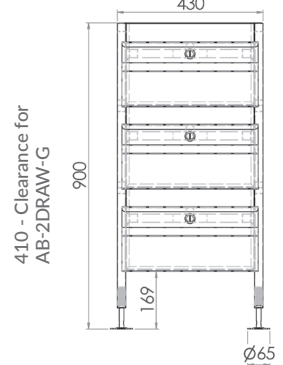

### AB-3DRAW-G

(3 drawer gastronorm unit)

- Constructed from 304 grade stainless steel
- Heavy duty drawer slides
- Adjustable disc feet
- Standard drawer units are available with or without locks
- Gastronorm units are only available with locks

AB-3DRAW-L

AB-3DRAW-G

Front

Front

Side

Side