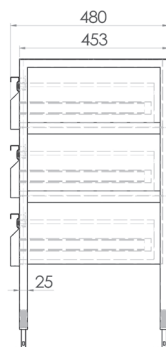

### AB-3DRAW-G

(3 drawer gastronorm unit)

- Constructed from 304 grade stainless steel
- Heavy duty drawer slides
- Adjustable disc feet
- Standard drawer units are available with or without locks
- Gastronorm units are only available with locks

AB-3DRAW-L

AB-3DRAW-G

Front

Front

Side

Side