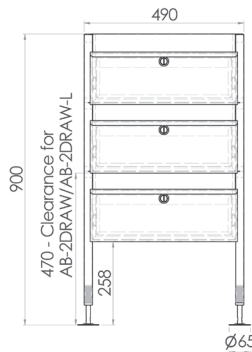

### AB-3DRAW-G

(3 drawer gastronorm unit)

- Constructed from 304 grade stainless steel
- Heavy duty drawer slides
- Adjustable disc feet
- Standard drawer units are available with or without locks
- Gastronorm units are only available with locks

AB-3DRAW-L

AB-3DRAW-G

Front

Front

Side

Side