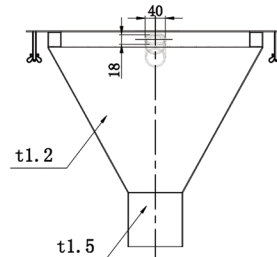

Sinks & Basins

Square to Conical Flushing Rim Sink - 350mm

FRSS-DI350-304

FRSS-DI350-316

- Available in 1.2mm 304 grade or 316 grade stainless steel
- Integral flange around top of bowl
- 25mm BSP female inlet
- Concealed 25mm diameter flushing rim
- 100mm dropper waste

Top

Front

Side