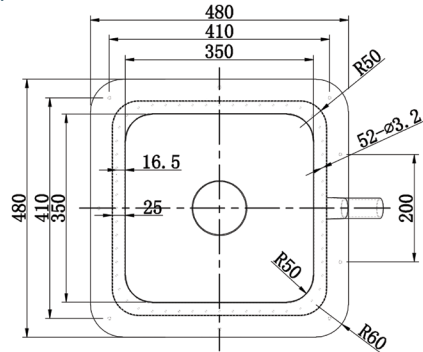

Sinks & Basins

Square to Conical Flushing Rim Sink - 350mm

FRSS-DI350-304

FRSS-DI350-316

- Available in 1.2mm 304 grade or 316 grade stainless steel
- Integral flange around top of bowl
- 25mm BSP female inlet
- Concealed 25mm diameter flushing rim
- 100mm dropper waste

Top

Front

Side