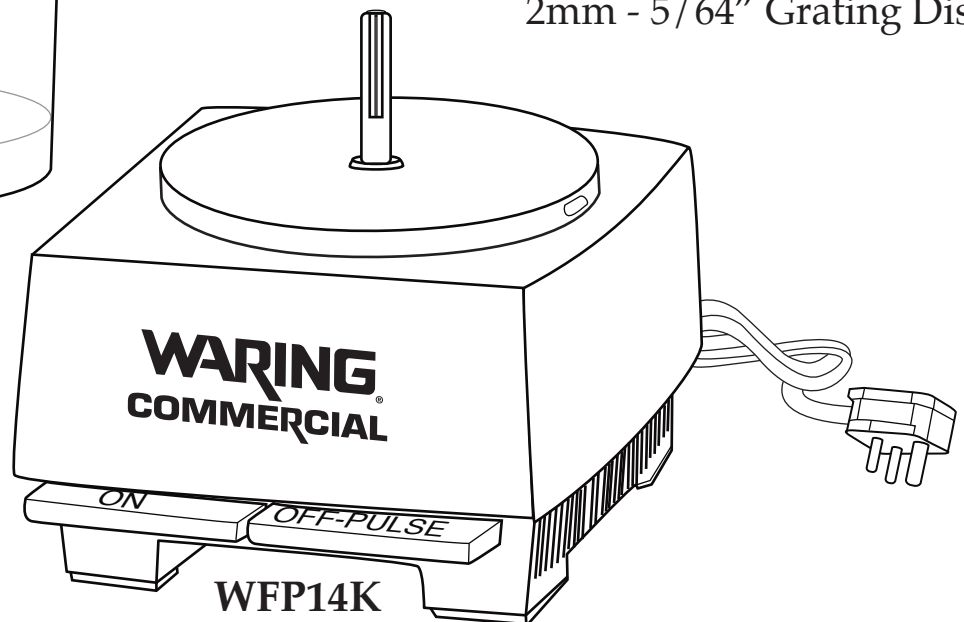

WARING
COMMERCIAL

WFP14K

comes with serrated S blade, 2mm slicing disc,
& 2mm grating disc

032238
2mm - 5/64" Slicing Disc

032218
2mm - 5/64" Grating Disc

WFP14K
Base Unit Assy.

Catalog

WFP14K

Model

Same

Waring Factory Service Center
 314 Ella T. Grasso Ave.
 Torrington, CT 06790
 Tele. 1-800-269-6640
 Fax 860-496-9017
 www.waringproducts.com

Illustration #	Part #	Description
1	029622	Small Pusher
2	029621	Large Pusher
3	029618	Bowl Cover
4	030193	Bowl
5	029619	Serrated S Blade
6	029620	Disc Stem