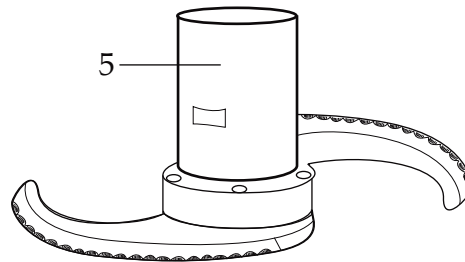

WARING
COMMERCIAL

WFP14K

comes with serrated S blade, 2mm slicing disc,
& 2mm grating disc

032238
2mm - 5/64" Slicing Disc

032218
2mm - 5/64" Grating Disc

WFP14K
Base Unit Assy.

Catalog

WFP14K

Model

Same

Waring Factory Service Center
 314 Ella T. Grasso Ave.
 Torrington, CT 06790
 Tele. 1-800-269-6640
 Fax 860-496-9017
 www.waringproducts.com

Illustration #	Part #	Description
1	029622	Small Pusher
2	029621	Large Pusher
3	029618	Bowl Cover
4	030193	Bowl
5	029619	Serrated S Blade
6	029620	Disc Stem