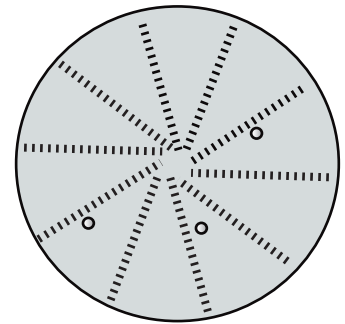

WARING
COMMERCIAL

WFP14K

comes with serrated S blade, 2mm slicing disc,
& 2mm grating disc

032238
2mm - 5/64" Slicing Disc

032218
2mm - 5/64" Grating Disc

WFP14K
Base Unit Assy.

Catalog

WFP14K