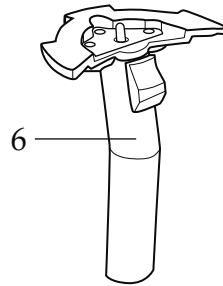

WARING
COMMERCIAL

WFP14K

comes with serrated S blade, 2mm slicing disc,
& 2mm grating disc

032238
2mm - 5/64" Slicing Disc

032218
2mm - 5/64" Grating Disc

WFP14K
Base Unit Assy.

Catalog

WFP14K

Model

Same

Waring Factory Service Center
 314 Ella T. Grasso Ave.
 Torrington, CT 06790
 Tele. 1-800-269-6640
 Fax 860-496-9017
 www.waringproducts.com

Illustration #	Part #	Description
1	029622	Small Pusher
2	029621	Large Pusher
3	029618	Bowl Cover
4	030193	Bowl
5	029619	Serrated S Blade
6	029620	Disc Stem