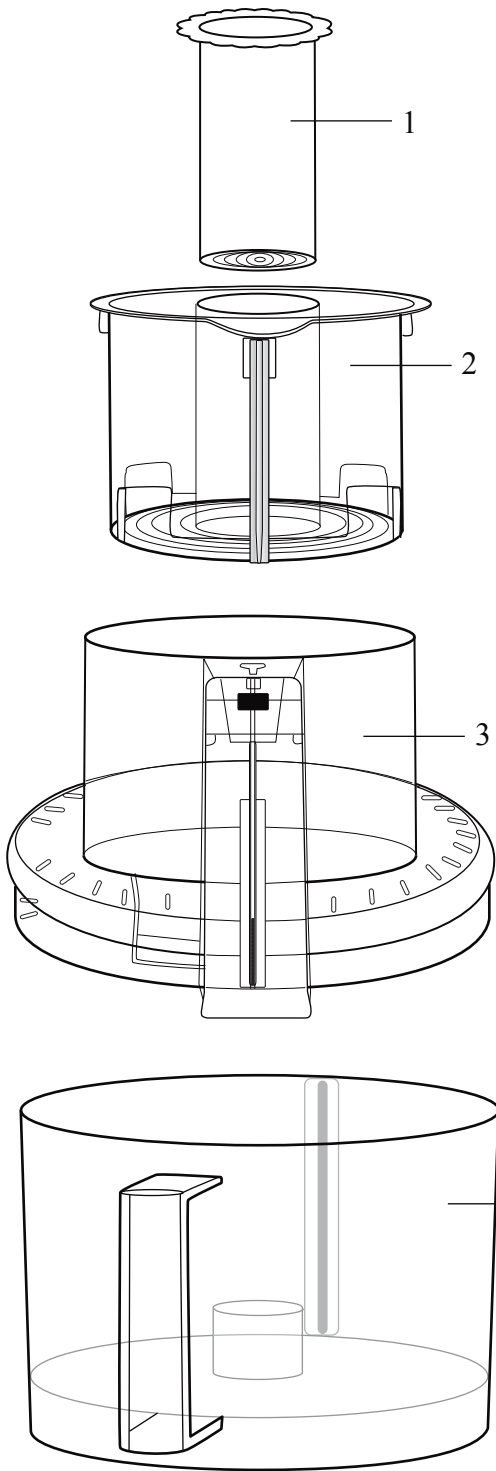

WARING
COMMERCIAL

WFP14K

comes with serrated S blade, 2mm slicing disc,
& 2mm grating disc

032238
2mm - 5/64" Slicing Disc

032218
2mm - 5/64" Grating Disc

WFP14K
Base Unit Assy.

Catalog

WFP14K

Model

Same

Waring Factory Service Center
 314 Ella T. Grasso Ave.
 Torrington, CT 06790
 Tele. 1-800-269-6640
 Fax 860-496-9017
 www.waringproducts.com

Illustration #	Part #	Description
1	029622	Small Pusher
2	029621	Large Pusher
3	029618	Bowl Cover
4	030193	Bowl
5	029619	Serrated S Blade
6	029620	Disc Stem