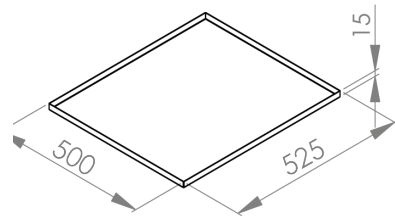

Storage Solutions

Adjustable Dishwasher Rack Accessories

BRK-DW-DT

(S/S drip tray)

AB-BRK-TS-DW

(Pair S/S tray slide - 510mm)

BRK-TS-DW-L

(Left S/S tray slide - 510mm)

BRK-TS-DW-R

(Right S/S tray slide - 510mm)

- 304 grade stainless steel

BRK-DW-DT

AB-BRK-TS-DW / BRK-TS-DW-L / BRK-TS-DW-R