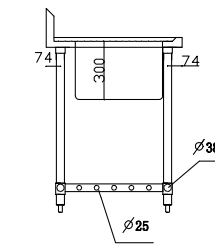

-SSBL

-SSBR

-SSBC

-DSBL

-DSBR

-DSBC

Prices and specifications are subject to change without notice. Pictures are for illustrative purpose and final product may differ