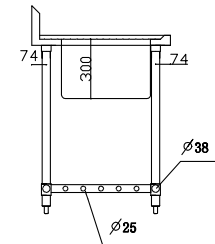

-SSBL

-SSBR

-SSBC

-DSBL

-DSBR

-DSBC

Prices and specifications are subject to change without notice. Pictures are for illustrative purpose and final product may differ