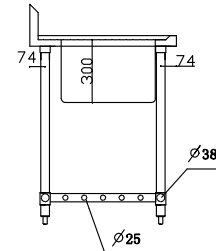

-SSBL

-SSBR

-SSBC

-DSBL

-DSBR

-DSBC

Prices and specifications are subject to change without notice. Pictures are for illustrative purpose and final product may differ