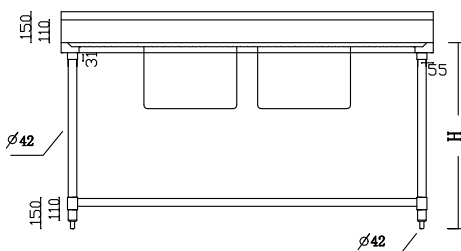

-SSBL

-SSBR

-SSBC

-DSBL

-DSBR

-DSBC

Prices and specifications are subject to change without notice. Pictures are for illustrative purpose and final product may differ