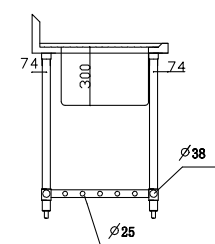

-SSBL

-SSBR

-SSBC

-DSBL

-DSBR

-DSBC

Prices and specifications are subject to change without notice. Pictures are for illustrative purpose and final product may differ