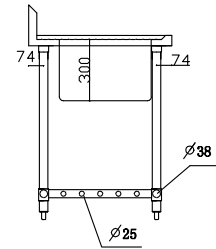

-SSBL

-SSBR

-SSBC

-DSBL

-DSBR

-DSBC

Prices and specifications are subject to change without notice. Pictures are for illustrative purpose and final product may differ