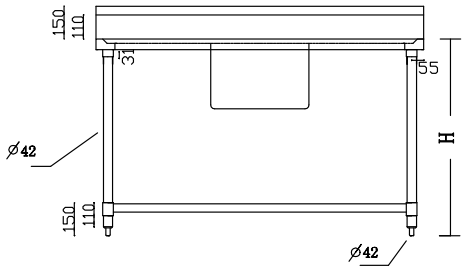

-SSBL

-SSBR

-SSBC

-DSBL

-DSBR

-DSBC

Prices and specifications are subject to change without notice. Pictures are for illustrative purpose and final product may differ