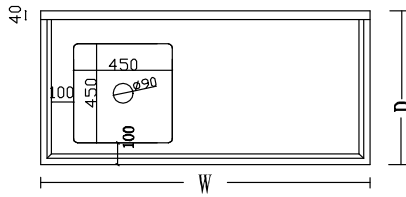

-SSBL

-SSBR

-SSBC

-DSBL

-DSBR

-DSBC

Prices and specifications are subject to change without notice. Pictures are for illustrative purpose and final product may differ