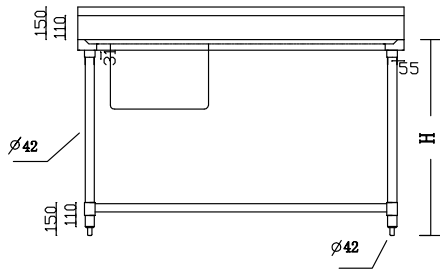

-SSBL

-SSBR

-SSBC

-DSBL

-DSBR

-DSBC

Prices and specifications are subject to change without notice. Pictures are for illustrative purpose and final product may differ