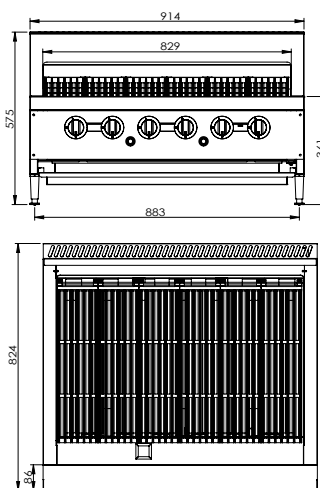

GAS 800 SERIES U.S. DESIGN

GAS CHAR GRILL TOPS

- Multiple heavy duty cast iron burners
- S/S construction
- S/S drip pans
- Versatile heavy duty cast iron grills, suitable for both steak and fish
- Auto igniter
- Flame failure
- Stands & Basting Rails available. See page 30 for details

QR-36 / QR-36LPG

QR-48 / QR-48LPG

Code	Gas Type	Dimensions (WxDxH mm)	Weight (kg)	Regulator Size	Consumption (MJ/h)
6 Burner					
QR-36E	NG	914x824x575	134	3/4"	132
QR-36ELPG	LPG	914x824x575	134	3/4"	117
8 Burner					
QR-48E	NG	1218x824x575	174	3/4"	176
QR-48ELPG	LPG	1218x824x575	174	3/4"	148