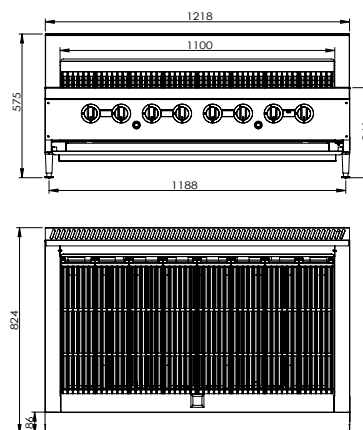

GAS 800 SERIES U.S. DESIGN

GAS CHAR GRILL TOPS

- Multiple heavy duty cast iron burners
- S/S construction
- S/S drip pans
- Versatile heavy duty cast iron grills, suitable for both steak and fish
- Auto igniter
- Flame failure
- Stands & Basting Rails available. See page 30 for details

QR-36 / QR-36LPG

QR-48 / QR-48LPG

Code	Gas Type	Dimensions (WxDxH mm)	Weight (kg)	Regulator Size	Consumption (MJ/h)
6 Burner					
QR-36E	NG	914x824x575	134	3/4"	132
QR-36ELPG	LPG	914x824x575	134	3/4"	117
8 Burner					
QR-48E	NG	1218x824x575	174	3/4"	176
QR-48ELPG	LPG	1218x824x575	174	3/4"	148