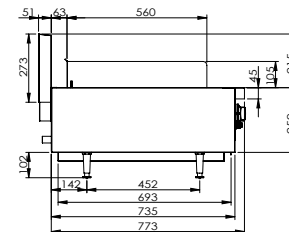

QR-36 / QR-36LPG

QR-48 / QR-48LPG

Code	Gas Type	Dimensions (WxDxH mm)	Weight (kg)	Regulator Size	Consumption (MJ/h)
6 Burner					
QR-36E	NG	914x824x575	134	3/4"	132
QR-36ELPG	LPG	914x824x575	134	3/4"	117
8 Burner					
QR-48E	NG	1218x824x575	174	3/4"	176
QR-48ELPG	LPG	1218x824x575	174	3/4"	148