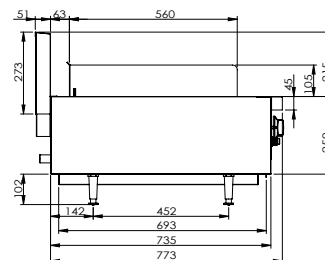

QR-36 / QR-36LPG

QR-48 / QR-48LPG

Code	Gas Type	Dimensions (WxDxH mm)	Weight (kg)	Regulator Size	Consumption (MJ/h)
6 Burner					
QR-36E	NG	914x824x575	134	3/4"	132
QR-36ELPG	LPG	914x824x575	134	3/4"	117
8 Burner					
QR-48E	NG	1218x824x575	174	3/4"	176
QR-48ELPG	LPG	1218x824x575	174	3/4"	148