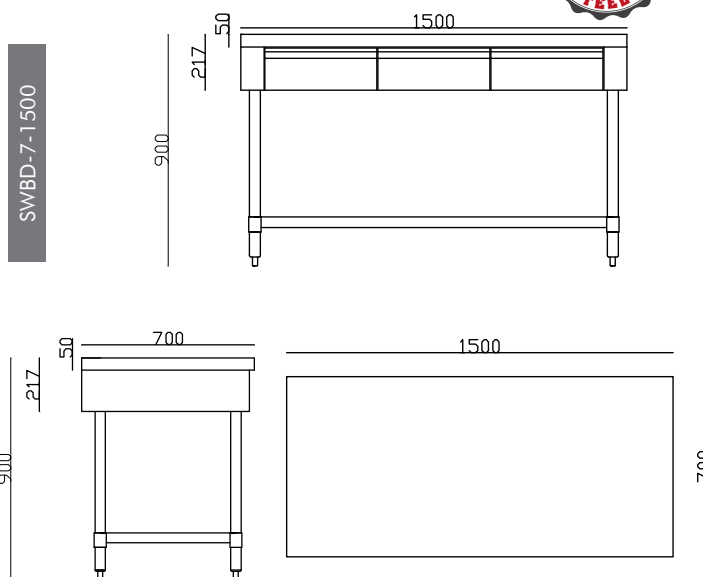

QUALITY 304 S/S KITCHEN TIDY WITH 3 DRAWERS

Code	Drawers	Dimensions (WxDxH mm)
600mm Deep		
SWBD-6-0900	2	900x600x900
SWBD-6-1200	2	1200x600x900
SWBD-6-1500	3	1500x600x900
SWBD-6-1800	4	1800x600x900

Code	Drawers	Dimensions (WxDxH mm)
700mm Deep		
SWBD-7-0900	2	900x700x900
SWBD-7-1200	2	1200x700x900
SWBD-7-1500	3	1500x700x900
SWBD-7-1800	4	1800x700x900

QUALITY 304 S/S KITCHEN TIDY WITH 3 DRAWERS & DOORS

Code	Dimensions (WxDxH mm)
600mm Deep	
SKTD6-1200	1200x600x900
SKTD6-1500	1500x600x900

Code	Dimensions (WxDxH mm)
700mm Deep	
SKTD-1200	1200x700x900
SKTD-1500	1500x700x900