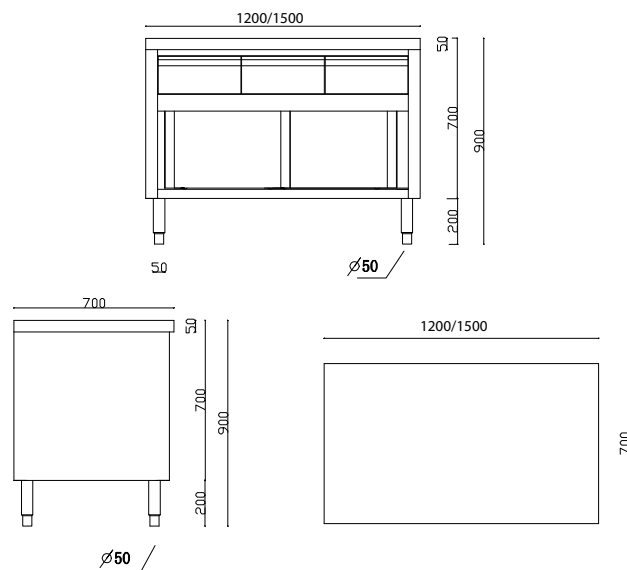

QUALITY 304 S/S KITCHEN TIDY WITH 3 DRAWERS

Code	Drawers	Dimensions (WxDxH mm)
600mm Deep		
SWBD-6-0900	2	900x600x900
SWBD-6-1200	2	1200x600x900
SWBD-6-1500	3	1500x600x900
SWBD-6-1800	4	1800x600x900

Code	Drawers	Dimensions (WxDxH mm)
700mm Deep		
SWBD-7-0900	2	900x700x900
SWBD-7-1200	2	1200x700x900
SWBD-7-1500	3	1500x700x900
SWBD-7-1800	4	1800x700x900

QUALITY 304 S/S KITCHEN TIDY WITH 3 DRAWERS & DOORS

Code	Dimensions (WxDxH mm)
600mm Deep	
SKTD6-1200	1200x600x900
SKTD6-1500	1500x600x900

Code	Dimensions (WxDxH mm)
700mm Deep	
SKTD-1200	1200x700x900
SKTD-1500	1500x700x900