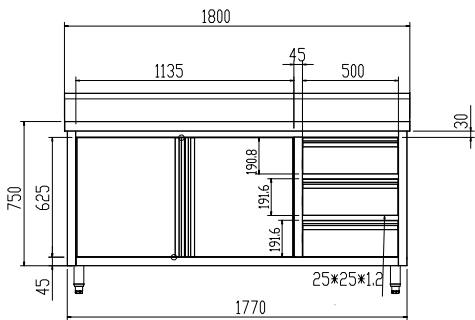

**304 S/S KITCHEN TIDY CABINET**

- 700mm deep × 900mm high + 150mm splashback
- 90mm Ø drain hole
- 2x "Punched" Bowls
- Bowl size: 450mmW×450D×300H
- Pre-assembled with all welded joints
- Top 1.2mm; SUS304 grade s/s
- Doors & drawers are 0.9mm S/S
- Cabinets come fully assembled
- Tops have reinforced lining
- Cabinets come fully assembled

DSC-1800L-H

Reverse CAD drawing for Right hand Models

DSC-2100L-H

Reverse CAD drawing for Right hand Models

DSC-2400L-H

Reverse CAD drawing for Left hand Models

Code	Dimensions (WxDxH mm)
<b>Double Sink - Left</b>	
DSC-1800L-H	1800x700x900+150
DSC-2100L-H	2100x700x900+150
DSC-2400L-H	2400x700x900+150

Code	Dimensions (WxDxH mm)
<b>Double Sink - Right</b>	
DSC-1800R-H	1800x700x900+150
DSC-2100R-H	2100x700x900+150
DSC-2400R-H	2400x700x900+150

Prices and specifications are subject to change without notice. Pictures are for illustrative purpose and final product may differ