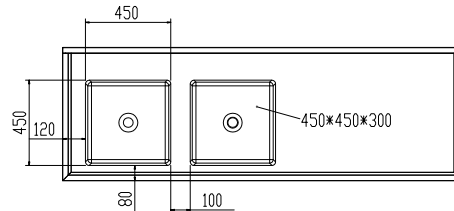

**304 S/S KITCHEN TIDY CABINET**

- 700mm deep × 900mm high + 150mm splashback
- 90mm Ø drain hole
- 2x "Punched" Bowls
- Bowl size: 450mmW×450D×300H
- Pre-assembled with all welded joints
- Top 1.2mm; SUS304 grade s/s
- Doors & drawers are 0.9mm S/S
- Cabinets come fully assembled
- Tops have reinforced lining
- Cabinets come fully assembled

DSC-1800L-H

Reverse CAD drawing for Right hand Models

DSC-2100L-H

Reverse CAD drawing for Right hand Models

DSC-2400L-H

Reverse CAD drawing for Left hand Models

Code	Dimensions (WxDxH mm)
<b>Double Sink - Left</b>	
DSC-1800L-H	1800x700x900+150
DSC-2100L-H	2100x700x900+150
DSC-2400L-H	2400x700x900+150

Code	Dimensions (WxDxH mm)
<b>Double Sink - Right</b>	
DSC-1800R-H	1800x700x900+150
DSC-2100R-H	2100x700x900+150
DSC-2400R-H	2400x700x900+150

Prices and specifications are subject to change without notice. Pictures are for illustrative purpose and final product may differ