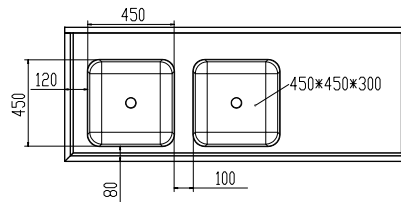

**304 S/S KITCHEN TIDY CABINET**

- 700mm deep × 900mm high + 150mm splashback
- 90mm Ø drain hole
- 2x "Punched" Bowls
- Bowl size: 450mmW×450D×300H
- Pre-assembled with all welded joints
- Top 1.2mm; SUS304 grade s/s
- Doors & drawers are 0.9mm S/S
- Cabinets come fully assembled
- Tops have reinforced lining
- Cabinets come fully assembled

DSC-1800L-H

Reverse CAD drawing for Right hand Models

DSC-2100L-H

Reverse CAD drawing for Right hand Models

DSC-2400L-H

Reverse CAD drawing for Left hand Models

Code	Dimensions (WxDxH mm)
<b>Double Sink - Left</b>	
DSC-1800L-H	1800x700x900+150
DSC-2100L-H	2100x700x900+150
DSC-2400L-H	2400x700x900+150

Code	Dimensions (WxDxH mm)
<b>Double Sink - Right</b>	
DSC-1800R-H	1800x700x900+150
DSC-2100R-H	2100x700x900+150
DSC-2400R-H	2400x700x900+150

Prices and specifications are subject to change without notice. Pictures are for illustrative purpose and final product may differ