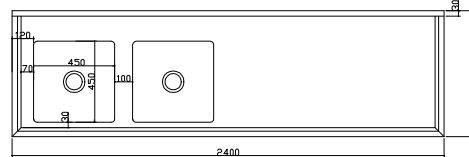

**304 S/S KITCHEN TIDY CABINET**

- 700mm deep × 900mm high + 150mm splashback
- 90mm Ø drain hole
- 2x "Punched" Bowls
- Bowl size: 450mmW×450D×300H
- Pre-assembled with all welded joints
- Top 1.2mm; SUS304 grade s/s
- Doors & drawers are 0.9mm S/S
- Cabinets come fully assembled
- Tops have reinforced lining
- Cabinets come fully assembled

DSC-1800L-H

Reverse CAD drawing for Right hand Models

DSC-2100L-H

Reverse CAD drawing for Right hand Models

DSC-2400L-H

Reverse CAD drawing for Left hand Models

Code	Dimensions (WxDxH mm)
<b>Double Sink - Left</b>	
DSC-1800L-H	1800x700x900+150
DSC-2100L-H	2100x700x900+150
DSC-2400L-H	2400x700x900+150

Code	Dimensions (WxDxH mm)
<b>Double Sink - Right</b>	
DSC-1800R-H	1800x700x900+150
DSC-2100R-H	2100x700x900+150
DSC-2400R-H	2400x700x900+150

Prices and specifications are subject to change without notice. Pictures are for illustrative purpose and final product may differ