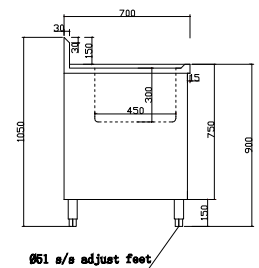

**304 S/S KITCHEN TIDY CABINET**

- 700mm deep × 900mm high + 150mm splashback
- 90mm Ø drain hole
- 2x "Punched" Bowls
- Bowl size: 450mmW×450D×300H
- Pre-assembled with all welded joints
- Top 1.2mm; SUS304 grade s/s
- Doors & drawers are 0.9mm S/S
- Cabinets come fully assembled
- Tops have reinforced lining
- Cabinets come fully assembled

DSC-1800L-H

Reverse CAD drawing for Right hand Models

DSC-2100L-H

Reverse CAD drawing for Right hand Models

DSC-2400L-H

Reverse CAD drawing for Left hand Models

Code	Dimensions (WxDxH mm)
<b>Double Sink - Left</b>	
DSC-1800L-H	1800x700x900+150
DSC-2100L-H	2100x700x900+150
DSC-2400L-H	2400x700x900+150

Code	Dimensions (WxDxH mm)
<b>Double Sink - Right</b>	
DSC-1800R-H	1800x700x900+150
DSC-2100R-H	2100x700x900+150
DSC-2400R-H	2400x700x900+150

Prices and specifications are subject to change without notice. Pictures are for illustrative purpose and final product may differ