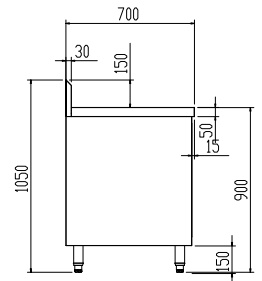

**304 S/S KITCHEN TIDY CABINET**

- 700mm deep × 900mm high + 150mm splashback
- 90mm Ø drain hole
- 2x "Punched" Bowls
- Bowl size: 450mmW×450D×300H
- Pre-assembled with all welded joints
- Top 1.2mm; SUS304 grade s/s
- Doors & drawers are 0.9mm S/S
- Cabinets come fully assembled
- Tops have reinforced lining
- Cabinets come fully assembled

DSC-1800L-H

Reverse CAD drawing for Right hand Models

DSC-2100L-H

Reverse CAD drawing for Right hand Models

DSC-2400L-H

Reverse CAD drawing for Left hand Models

Code	Dimensions (WxDxH mm)
<b>Double Sink - Left</b>	
DSC-1800L-H	1800x700x900+150
DSC-2100L-H	2100x700x900+150
DSC-2400L-H	2400x700x900+150

Code	Dimensions (WxDxH mm)
<b>Double Sink - Right</b>	
DSC-1800R-H	1800x700x900+150
DSC-2100R-H	2100x700x900+150
DSC-2400R-H	2400x700x900+150

Prices and specifications are subject to change without notice. Pictures are for illustrative purpose and final product may differ