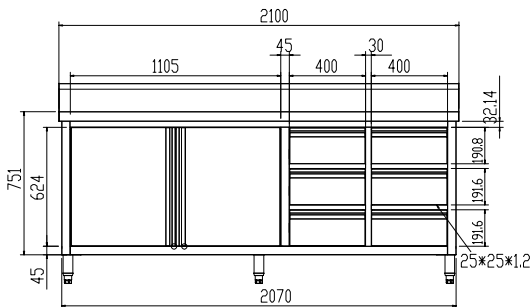

**304 S/S KITCHEN TIDY CABINET**

- 700mm deep × 900mm high + 150mm splashback
- 90mm Ø drain hole
- 2x "Punched" Bowls
- Bowl size: 450mmW×450D×300H
- Pre-assembled with all welded joints
- Top 1.2mm; SUS304 grade s/s
- Doors & drawers are 0.9mm S/S
- Cabinets come fully assembled
- Tops have reinforced lining
- Cabinets come fully assembled

DSC-1800L-H

Reverse CAD drawing for Right hand Models

DSC-2100L-H

Reverse CAD drawing for Right hand Models

DSC-2400L-H

Reverse CAD drawing for Left hand Models

Code	Dimensions (WxDxH mm)
<b>Double Sink - Left</b>	
DSC-1800L-H	1800x700x900+150
DSC-2100L-H	2100x700x900+150
DSC-2400L-H	2400x700x900+150

Code	Dimensions (WxDxH mm)
<b>Double Sink - Right</b>	
DSC-1800R-H	1800x700x900+150
DSC-2100R-H	2100x700x900+150
DSC-2400R-H	2400x700x900+150

Prices and specifications are subject to change without notice. Pictures are for illustrative purpose and final product may differ