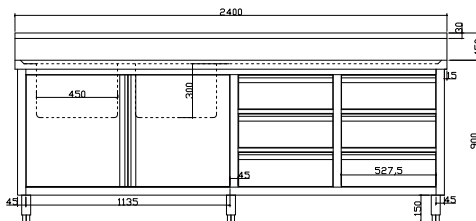

**304 S/S KITCHEN TIDY CABINET**

- 700mm deep × 900mm high + 150mm splashback
- 90mm Ø drain hole
- 2x "Punched" Bowls
- Bowl size: 450mmW×450D×300H
- Pre-assembled with all welded joints
- Top 1.2mm; SUS304 grade s/s
- Doors & drawers are 0.9mm S/S
- Cabinets come fully assembled
- Tops have reinforced lining
- Cabinets come fully assembled

DSC-1800L-H

Reverse CAD drawing for Right hand Models

DSC-2100L-H

Reverse CAD drawing for Right hand Models

DSC-2400L-H

Reverse CAD drawing for Left hand Models

Code	Dimensions (WxDxH mm)
<b>Double Sink - Left</b>	
DSC-1800L-H	1800x700x900+150
DSC-2100L-H	2100x700x900+150
DSC-2400L-H	2400x700x900+150

Code	Dimensions (WxDxH mm)
<b>Double Sink - Right</b>	
DSC-1800R-H	1800x700x900+150
DSC-2100R-H	2100x700x900+150
DSC-2400R-H	2400x700x900+150

Prices and specifications are subject to change without notice. Pictures are for illustrative purpose and final product may differ