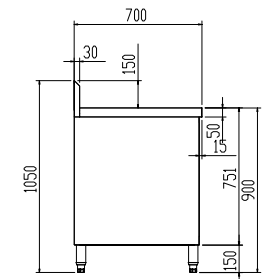

**304 S/S KITCHEN TIDY CABINET**

- 700mm deep × 900mm high + 150mm splashback
- 90mm Ø drain hole
- 2x "Punched" Bowls
- Bowl size: 450mmW×450D×300H
- Pre-assembled with all welded joints
- Top 1.2mm; SUS304 grade s/s
- Doors & drawers are 0.9mm S/S
- Cabinets come fully assembled
- Tops have reinforced lining
- Cabinets come fully assembled

DSC-1800L-H

Reverse CAD drawing for Right hand Models

DSC-2100L-H

Reverse CAD drawing for Right hand Models

DSC-2400L-H

Reverse CAD drawing for Left hand Models

Code	Dimensions (WxDxH mm)
<b>Double Sink - Left</b>	
DSC-1800L-H	1800x700x900+150
DSC-2100L-H	2100x700x900+150
DSC-2400L-H	2400x700x900+150

Code	Dimensions (WxDxH mm)
<b>Double Sink - Right</b>	
DSC-1800R-H	1800x700x900+150
DSC-2100R-H	2100x700x900+150
DSC-2400R-H	2400x700x900+150

Prices and specifications are subject to change without notice. Pictures are for illustrative purpose and final product may differ