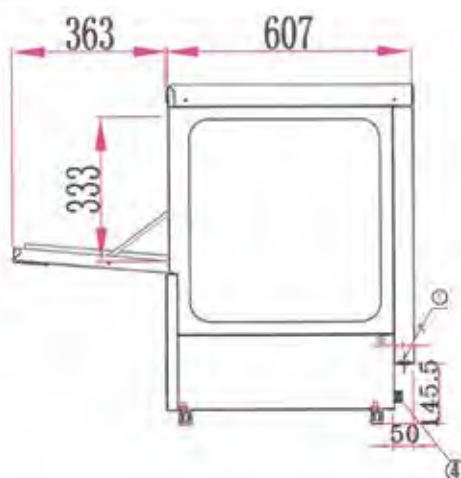

# UNDERBENCH GLASS/DISH WASHER

- Stainless steel construction
- Electronic control
- Double skin door – also available in double wall model
- Rotating stainless steel wash & rinse arms
- Built in detergent pump
- Built in rinse aid injector
- Built in drain pump
- Supplied with detergent pump & rinse aid pump
- Wash cycle 90/120/180 sec
- Wash temperature 55-60°C
- Rinse temperature 82-90°C
- Water consumption per wash 2.8lts
- Built in non-return valve
- Safety door switch fitted
- Adjustable legs
- Internal clearance 333mm
- Supplied with 1x plate basket
- Watermark approved

- 1 - Detergent
- 2 - Drier
- 3 - Power
- 4 - Water inlet
- 5 - Water outlet

Code	Dimensions (WxDxH mm)	Weight (kg)	Voltage/Hz	Power (kW/A)
<b>Double Skin Door Model</b>				
UCD-500	573x607x800-815	67.5	240/50	3/15
<b>Double Skin Door &amp; Wall</b>				
UCD-500D	573x607x800-815	67.5	240/50	3/15