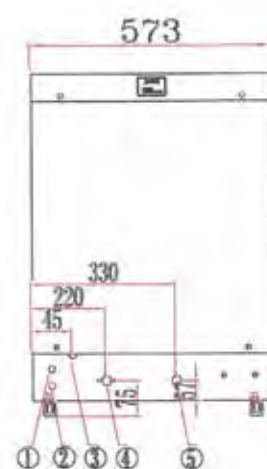

# UNDERBENCH GLASS/DISH WASHER

- Stainless steel construction
- Electronic control
- Double skin door – also available in double wall model
- Rotating stainless steel wash & rinse arms
- Built in detergent pump
- Built in rinse aid injector
- Built in drain pump
- Supplied with detergent pump & rinse aid pump
- Wash cycle 90/120/180 sec
- Wash temperature 55-60°C
- Rinse temperature 82-90°C
- Water consumption per wash 2.8lts
- Built in non-return valve
- Safety door switch fitted
- Adjustable legs
- Internal clearance 333mm
- Supplied with 1x plate basket
- Watermark approved

- 1 - Detergent
- 2 - Drier
- 3 - Power
- 4 - Water inlet
- 5 - Water outlet

Code	Dimensions (WxDxH mm)	Weight (kg)	Voltage/Hz	Power (kW/A)
<b>Double Skin Door Model</b>				
UCD-500	573x607x800-815	67.5	240/50	3/15
<b>Double Skin Door &amp; Wall</b>				
UCD-500D	573x607x800-815	67.5	240/50	3/15