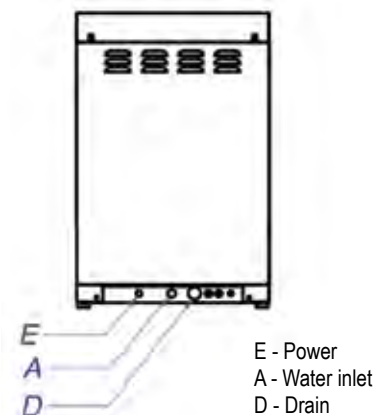

## UNDERBENCH GLASS/DISH WASHER

- Stainless steel construction
- Electronic control
- Built in detergent pump
- Built in rinse aid pump
- Built in drain pump
- Double skin door
- Rotating wash & rinse arms
- Thermo stop fitted
- Supplied with detergent pump & rinse aid pump
- Wash cycle 90-120-180 sec
- Water consumption per cycle 2.4lts
- Built in non-return valve
- Safety door switch fitted
- Adjustable legs
- Internal clearance 270mm
- Supplied with 1 x 400 x 400 basket & 1 x cutlery container
- Watermark approved
- Precision of working temperatures
- Temperature control by electronic probes.
- Accuracy  $\pm 2^{\circ}\text{C}$
- Configurable control
- i-ERROR DIAGNOSIS
- SAT menu  
Error identification on screen
- Indications on the screen

Combination Utility Rack for glasses, cups & saucers available on request

| Code      | Dimensions (WxDxH mm) | Weight (kg) | Voltage/Hz | Power (kW/A) |
|-----------|-----------------------|-------------|------------|--------------|
| CO-402BDD | 470x520x720           | 36          | 240/50     | 3.06/15      |