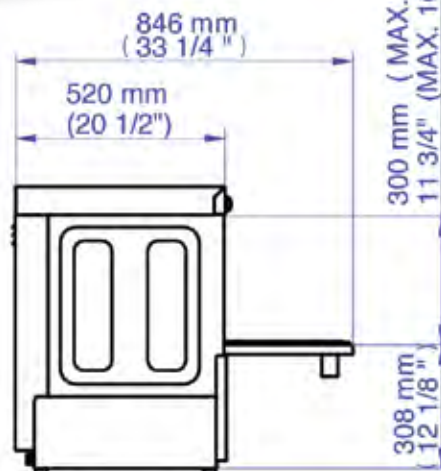

## UNDERBENCH GLASS/DISH WASHER

- Stainless steel construction
- Electronic control
- Built in detergent pump
- Built in rinse aid pump
- Built in drain pump
- Double skin door
- Rotating wash & rinse arms
- Thermo stop fitted
- Supplied with detergent pump & rinse aid pump
- Wash cycle 90-120-180 sec
- Water consumption per cycle 2.4lts
- Built in non-return valve
- Safety door switch fitted
- Adjustable legs
- Internal clearance 270mm
- Supplied with 1 x 400 x 400 basket & 1 x cutlery container
- Watermark approved
- Precision of working temperatures
- Temperature control by electronic probes.
- Accuracy  $\pm 2^{\circ}\text{C}$
- Configurable control
- i-ERROR DIAGNOSIS
- SAT menu  
Error identification on screen
- Indications on the screen

Combination Utility Rack for glasses, cups & saucers available on request

| Code      | Dimensions (WxDxH mm) | Weight (kg) | Voltage/Hz | Power (kW/A) |
|-----------|-----------------------|-------------|------------|--------------|
| CO-402BDD | 470x520x720           | 36          | 240/50     | 3.06/15      |