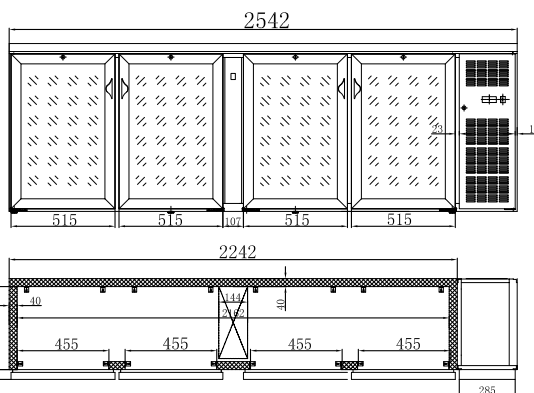

# BLACK MAGIC BAR COOLERS

- Stainless steel shelving
- Two levels of shelving plus floor
- Digital temp. control & read-out
- Zanussi compressors
- Lockable doors
- Ambient 38°C & 50% RH
- Double glazed doors
- Self-closing doors
- Fan-forced evaporator cooling
- Auto defrost
- Light inside
- Strong industrial shelving
- Fully adjustable shelves
- Castors

**AMBIENT 38°C**

BC3100G

BC4100G

Code	litre	Doors	GEMS Star Rating	Dimensions (WxDxH mm)	Weight (kg)	Temperature Range	Ambient/ RH%	Voltage	Power (W/A)
BC3100G	536.8	3	7	2002x513x885	125	+2 to +8	38/50	240	280/10
BC4100G	698.3	4	7	2542x513x885	150	+2 to +8	38/50	240	440/10