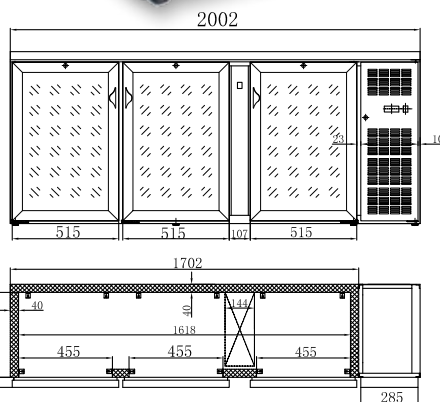

# BLACK MAGIC BAR COOLERS

- Stainless steel shelving
- Two levels of shelving plus floor
- Digital temp. control & read-out
- Zanussi compressors
- Lockable doors
- Ambient 38°C & 50% RH
- Double glazed doors
- Self-closing doors
- Fan-forced evaporator cooling
- Auto defrost
- Light inside
- Strong industrial shelving
- Fully adjustable shelves
- Castors

**AMBIENT 38°C**

BC3100G

BC4100G

Code	litre	Doors	GEMS Star Rating	Dimensions (WxDxH mm)	Weight (kg)	Temperature Range	Ambient/ RH%	Voltage	Power (W/A)
BC3100G	536.8	3	7	2002x513x885	125	+2 to +8	38/50	240	280/10
BC4100G	698.3	4	7	2542x513x885	150	+2 to +8	38/50	240	440/10