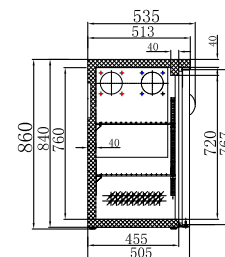

# BLACK MAGIC BAR COOLERS

- Stainless steel shelving
- Two levels of shelving plus floor
- Digital temp. control & read-out
- Zanussi compressors
- Lockable doors
- Ambient 38°C & 50% RH
- Double glazed doors
- Self-closing doors
- Fan-forced evaporator cooling
- Auto defrost
- Light inside
- Strong industrial shelving
- Fully adjustable shelves
- Castors

**AMBIENT 38°C**

BC3100G

BC4100G

Code	litre	Doors	GEMS Star Rating	Dimensions (WxDxH mm)	Weight (kg)	Temperature Range	Ambient/ RH%	Voltage	Power (W/A)
BC3100G	536.8	3	7	2002x513x885	125	+2 to +8	38/50	240	280/10
BC4100G	698.3	4	7	2542x513x885	150	+2 to +8	38/50	240	440/10