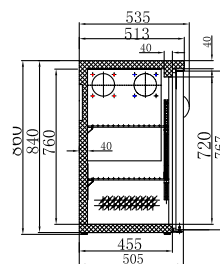

# BLACK MAGIC BAR COOLERS

- Stainless steel shelving
- Two levels of shelving plus floor
- Digital temp. control & read-out
- Zanussi compressors
- Lockable doors
- Ambient 38°C & 50% RH
- Double glazed doors
- Self-closing doors
- Fan-forced evaporator cooling
- Auto defrost
- Light inside
- Strong industrial shelving
- Fully adjustable shelves
- Castors

**AMBIENT 38°C**

BC3100G

BC4100G

Code	litre	Doors	GEMS Star Rating	Dimensions (WxDxH mm)	Weight (kg)	Temperature Range	Ambient/ RH%	Voltage	Power (W/A)
BC3100G	536.8	3	7	2002x513x885	125	+2 to +8	38/50	240	280/10
BC4100G	698.3	4	7	2542x513x885	150	+2 to +8	38/50	240	440/10