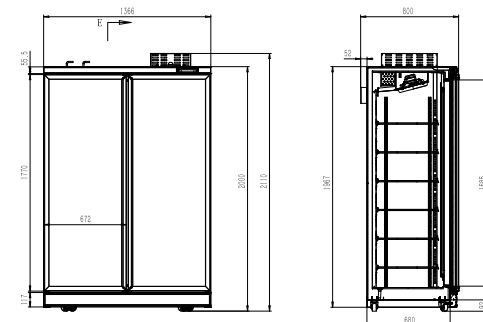

REMOTE GLASS CHILLER

- Slim aluminium door frame
- Double Glazing, tempered Low-e Glass
- Self-closing door
- Stainless steel inner bottom
- Maximise food storage and display area
- Frost free
- LED lighting
- Digital temperature display
- 110mm high top electrical box
- Fan force cooling

RC-130A

RC-200A

RC-280A

RC-350A

Code	Litre	Shelves	Dimensions (WxDxH mm)	Weight (kg)	Temperature Range	Ambient/ RH%	Voltage	Power (W/A)
RC-130A	1422	2	1366x750x2000+110	181	1 to 10	32/60	240	210/10
RC-200A	2185	3	2050x750x2000+110	272	1 to 10	32/60	240	320/10
RC-280A	2947	4	2734x750x2000+110	348	1 to 10	32/60	240	425/10
RC-350A	3710	5	3418x750x2000+110	428	1 to 10	32/60	240	533/10