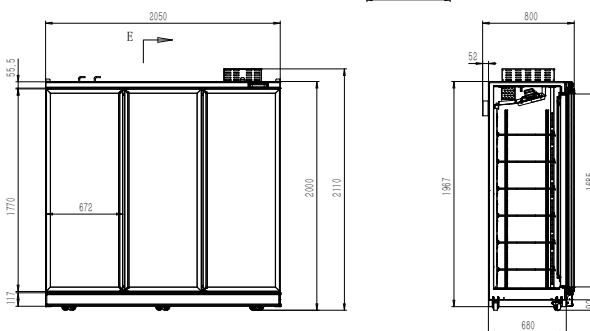

REMOTE GLASS CHILLER

- Slim aluminium door frame
- Double Glazing, tempered Low-e Glass
- Self-closing door
- Stainless steel inner bottom
- Maximise food storage and display area
- Frost free
- LED lighting
- Digital temperature display
- 110mm high top electrical box
- Fan force cooling

RC-130A

RC-200A

RC-280A

RC-350A

Code	Litre	Shelves	Dimensions (WxDxH mm)	Weight (kg)	Temperature Range	Ambient/ RH%	Voltage	Power (W/A)
RC-130A	1422	2	1366x750x2000+110	181	1 to 10	32/60	240	210/10
RC-200A	2185	3	2050x750x2000+110	272	1 to 10	32/60	240	320/10
RC-280A	2947	4	2734x750x2000+110	348	1 to 10	32/60	240	425/10
RC-350A	3710	5	3418x750x2000+110	428	1 to 10	32/60	240	533/10