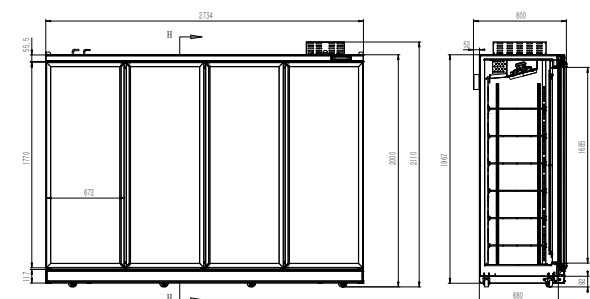

REMOTE GLASS CHILLER

- Slim aluminium door frame
- Double Glazing, tempered Low-e Glass
- Self-closing door
- Stainless steel inner bottom
- Maximise food storage and display area
- Frost free
- LED lighting
- Digital temperature display
- 110mm high top electrical box
- Fan force cooling

RC-130A

RC-200A

RC-280A

RC-350A

Code	Litre	Shelves	Dimensions (WxDxH mm)	Weight (kg)	Temperature Range	Ambient/ RH%	Voltage	Power (W/A)
RC-130A	1422	2	1366x750x2000+110	181	1 to 10	32/60	240	210/10
RC-200A	2185	3	2050x750x2000+110	272	1 to 10	32/60	240	320/10
RC-280A	2947	4	2734x750x2000+110	348	1 to 10	32/60	240	425/10
RC-350A	3710	5	3418x750x2000+110	428	1 to 10	32/60	240	533/10