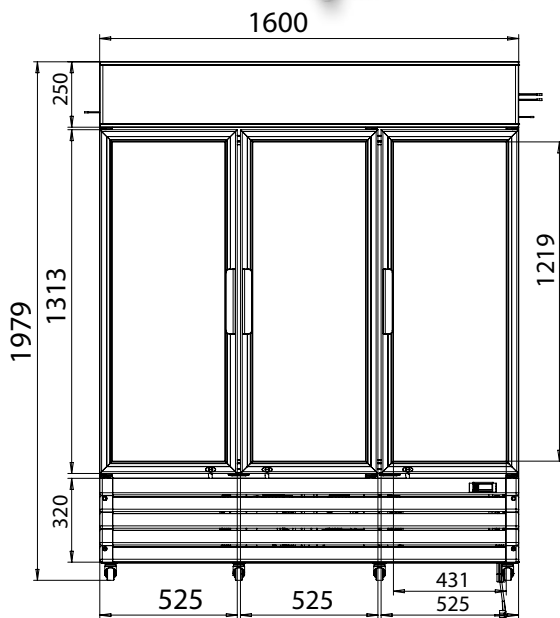

# UPRIGHT GLASS DOOR BEVERAGE FRIDGE

- Illuminated canopy
- LED Lighting
- Easy adjustable shelves
- Self-closing glass door
- External door handle
- 2 layer tempered door glass
- White powder coated steel plate
- Automatic defrost and condensate evaporation
- Lock & key
- Heavy duty castors with brake
- (4pcs, 2 with stopper)
- Digital Temperature controller
- 12 Shelves

**AMBIENT 38°C**

Code	GEMS Star Rating	Litre	Dimensions (WxDxH mm)	Weight (kg)	Temperature Range	Ambient/ RH%	Voltage	Power (W/A)
LG-1203P	5	1200	1600x610x1979	157	+2 to +8	38/50	240	970/10

Allow 100mm clearance for installation, all vents must be left clear. Prices and specifications are subject to change without notice. Pictures are for illustrative purpose and final product may differ