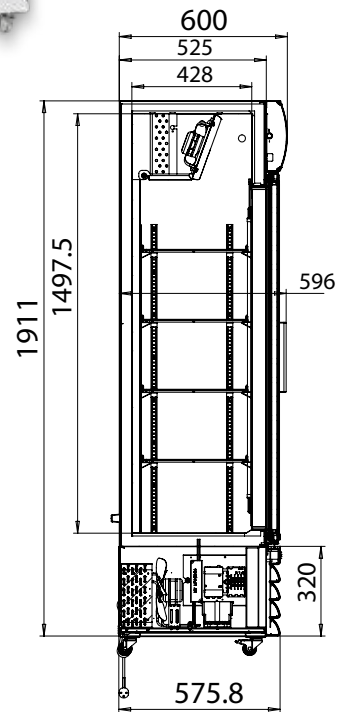

# UPRIGHT GLASS DOOR BEVERAGE FRIDGE

- Illuminated canopy
- LED Lighting
- Easy adjustable shelves
- Self-closing glass door
- External door handle
- 2 layer tempered door glass
- White powder coated steel plate
- Automatic defrost and condensate evaporation
- Lock & key
- Heavy duty castors with brake
- (4pcs, 2 with stopper)
- Digital Temperature controller
- 12 Shelves

**AMBIENT 38°C**

Code	GEMS Star Rating	Litre	Dimensions (WxDxH mm)	Weight (kg)	Temperature Range	Ambient/ RH%	Voltage	Power (W/A)
LG-1203P	5	1200	1600x610x1979	157	+2 to +8	38/50	240	970/10

Allow 100mm clearance for installation, all vents must be left clear. Prices and specifications are subject to change without notice. Pictures are for illustrative purpose and final product may differ