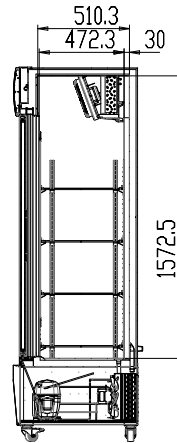

- Self-closing doors with locks
- Light box
- 5 levels of display

AMBIENT 38°C

LG-1000P / LG-1000BP

LG-1000SDBP

LG-1200P

| Code | GEMS Star Rating | Litre | Dimensions (WxDxH mm) | Weight (kg) | Temperature Range | Ambient/ RH% | Voltage | Power (W/A) |
|----------------------------|------------------|-------|-----------------------|-------------|-------------------|--------------|---------|-------------|
| LG-1000P (White) | 8 | 1000 | 1110x690x2079 | 125 | +2 to +8 | 38/50 | 240 | 580/10 |
| LG-1000BP (Black) | 8 | 1000 | 1110x690x2079 | 125 | +2 to +8 | 38/50 | 240 | 580/10 |
| LG-1000SDBP (sliding door) | 8 | 1000 | 1110x690x2079 | 125 | +2 to +8 | 38/50 | 240 | 580/10 |
| LG-1200P | 6 | 1200 | 1330x690x2079 | 130 | +2 to +8 | 38/50 | 240 | 1020/10 |

Allow 100mm clearance for installation, all vents must be left clear. Prices and specifications are subject to change without notice. Pictures are for illustrative purpose and final product may differ