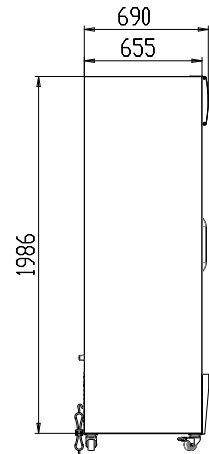

- Self-closing doors with locks
- Light box
- 5 levels of display

AMBIENT 38°C

LG-1000P / LG-1000BP

LG-1000SDBP

LG-1200P

| Code | GEMS Star Rating | Litre | Dimensions (WxDxH mm) | Weight (kg) | Temperature Range | Ambient/ RH% | Voltage | Power (W/A) |
|----------------------------|------------------|-------|-----------------------|-------------|-------------------|--------------|---------|-------------|
| LG-1000P (White) | 8 | 1000 | 1110x690x2079 | 125 | +2 to +8 | 38/50 | 240 | 580/10 |
| LG-1000BP (Black) | 8 | 1000 | 1110x690x2079 | 125 | +2 to +8 | 38/50 | 240 | 580/10 |
| LG-1000SDBP (sliding door) | 8 | 1000 | 1110x690x2079 | 125 | +2 to +8 | 38/50 | 240 | 580/10 |
| LG-1200P | 6 | 1200 | 1330x690x2079 | 130 | +2 to +8 | 38/50 | 240 | 1020/10 |