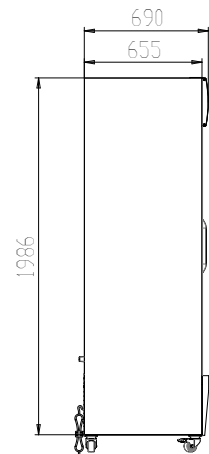

- Self-closing doors with locks
- Light box
- 5 levels of display

AMBIENT 38°C

LG-1000P / LG-1000BP

LG-1000SDBP

LG-1200P

| Code | GEMS Star Rating | Litre | Dimensions (WxDxH mm) | Weight (kg) | Temperature Range | Ambient/ RH% | Voltage | Power (W/A) |
|----------------------------|------------------|-------|-----------------------|-------------|-------------------|--------------|---------|-------------|
| LG-1000P (White) | 8 | 1000 | 1110x690x2079 | 125 | +2 to +8 | 38/50 | 240 | 580/10 |
| LG-1000BP (Black) | 8 | 1000 | 1110x690x2079 | 125 | +2 to +8 | 38/50 | 240 | 580/10 |
| LG-1000SDBP (sliding door) | 8 | 1000 | 1110x690x2079 | 125 | +2 to +8 | 38/50 | 240 | 580/10 |
| LG-1200P | 6 | 1200 | 1330x690x2079 | 130 | +2 to +8 | 38/50 | 240 | 1020/10 |