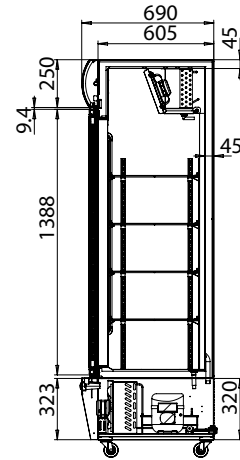

- Self-closing doors with locks
- Light box
- 5 levels of display

AMBIENT 38°C

LG-1000P / LG-1000BP

LG-1000SDBP

LG-1200P

| Code | GEMS Star Rating | Litre | Dimensions (WxDxH mm) | Weight (kg) | Temperature Range | Ambient/ RH% | Voltage | Power (W/A) |
|----------------------------|------------------|-------|-----------------------|-------------|-------------------|--------------|---------|-------------|
| LG-1000P (White) | 8 | 1000 | 1110x690x2079 | 125 | +2 to +8 | 38/50 | 240 | 580/10 |
| LG-1000BP (Black) | 8 | 1000 | 1110x690x2079 | 125 | +2 to +8 | 38/50 | 240 | 580/10 |
| LG-1000SDBP (sliding door) | 8 | 1000 | 1110x690x2079 | 125 | +2 to +8 | 38/50 | 240 | 580/10 |
| LG-1200P | 6 | 1200 | 1330x690x2079 | 130 | +2 to +8 | 38/50 | 240 | 1020/10 |