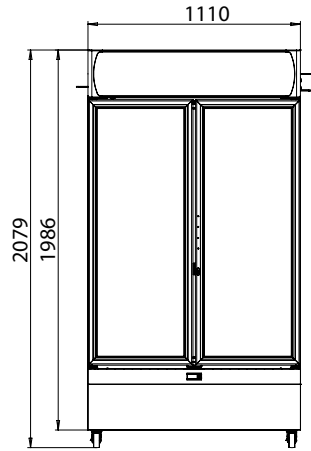

- Self-closing doors with locks
- Light box
- 5 levels of display

AMBIENT 38°C

LG-1000P / LG-1000BP

LG-1000SDBP

LG-1200P

| Code | GEMS Star Rating | Litre | Dimensions (WxDxH mm) | Weight (kg) | Temperature Range | Ambient/ RH% | Voltage | Power (W/A) |
|----------------------------|------------------|-------|-----------------------|-------------|-------------------|--------------|---------|-------------|
| LG-1000P (White) | 8 | 1000 | 1110x690x2079 | 125 | +2 to +8 | 38/50 | 240 | 580/10 |
| LG-1000BP (Black) | 8 | 1000 | 1110x690x2079 | 125 | +2 to +8 | 38/50 | 240 | 580/10 |
| LG-1000SDBP (sliding door) | 8 | 1000 | 1110x690x2079 | 125 | +2 to +8 | 38/50 | 240 | 580/10 |
| LG-1200P | 6 | 1200 | 1330x690x2079 | 130 | +2 to +8 | 38/50 | 240 | 1020/10 |