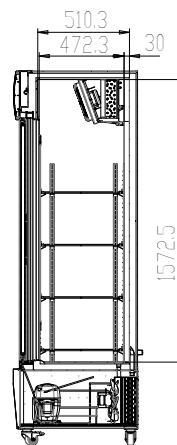

- Self-closing doors with locks
- Light box
- 5 levels of display

AMBIENT 38°C

LG-1000P / LG-1000BP

LG-1000SDBP

LG-1200P

| Code | GEMS Star Rating | Litre | Dimensions (WxDxH mm) | Weight (kg) | Temperature Range | Ambient/ RH% | Voltage | Power (W/A) |
|----------------------------|------------------|-------|-----------------------|-------------|-------------------|--------------|---------|-------------|
| LG-1000P (White) | 8 | 1000 | 1110x690x2079 | 125 | +2 to +8 | 38/50 | 240 | 580/10 |
| LG-1000BP (Black) | 8 | 1000 | 1110x690x2079 | 125 | +2 to +8 | 38/50 | 240 | 580/10 |
| LG-1000SDBP (sliding door) | 8 | 1000 | 1110x690x2079 | 125 | +2 to +8 | 38/50 | 240 | 580/10 |
| LG-1200P | 6 | 1200 | 1330x690x2079 | 130 | +2 to +8 | 38/50 | 240 | 1020/10 |

Allow 100mm clearance for installation, all vents must be left clear. Prices and specifications are subject to change without notice. Pictures are for illustrative purpose and final product may differ