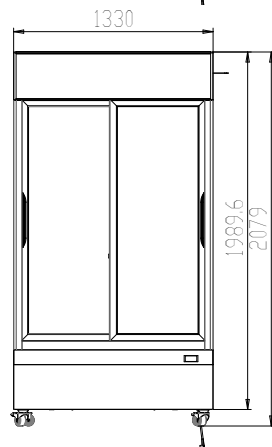

- Self-closing doors with locks
- Light box
- 5 levels of display

AMBIENT 38°C

LG-1000P / LG-1000BP

LG-1000SDBP

LG-1200P

| Code | GEMS Star Rating | Litre | Dimensions (WxDxH mm) | Weight (kg) | Temperature Range | Ambient/ RH% | Voltage | Power (W/A) |
|----------------------------|------------------|-------|-----------------------|-------------|-------------------|--------------|---------|-------------|
| LG-1000P (White) | 8 | 1000 | 1110x690x2079 | 125 | +2 to +8 | 38/50 | 240 | 580/10 |
| LG-1000BP (Black) | 8 | 1000 | 1110x690x2079 | 125 | +2 to +8 | 38/50 | 240 | 580/10 |
| LG-1000SDBP (sliding door) | 8 | 1000 | 1110x690x2079 | 125 | +2 to +8 | 38/50 | 240 | 580/10 |
| LG-1200P | 6 | 1200 | 1330x690x2079 | 130 | +2 to +8 | 38/50 | 240 | 1020/10 |