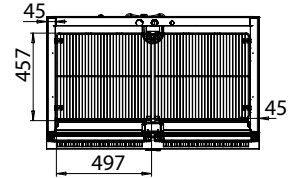

- Self-closing doors with locks
- Light box
- 5 levels of display

AMBIENT 38°C

LG-1000P / LG-1000BP

LG-1000SDBP

LG-1200P

| Code | GEMS Star Rating | Litre | Dimensions (WxDxH mm) | Weight (kg) | Temperature Range | Ambient/ RH% | Voltage | Power (W/A) |
|----------------------------|------------------|-------|-----------------------|-------------|-------------------|--------------|---------|-------------|
| LG-1000P (White) | 8 | 1000 | 1110x690x2079 | 125 | +2 to +8 | 38/50 | 240 | 580/10 |
| LG-1000BP (Black) | 8 | 1000 | 1110x690x2079 | 125 | +2 to +8 | 38/50 | 240 | 580/10 |
| LG-1000SDBP (sliding door) | 8 | 1000 | 1110x690x2079 | 125 | +2 to +8 | 38/50 | 240 | 580/10 |
| LG-1200P | 6 | 1200 | 1330x690x2079 | 130 | +2 to +8 | 38/50 | 240 | 1020/10 |