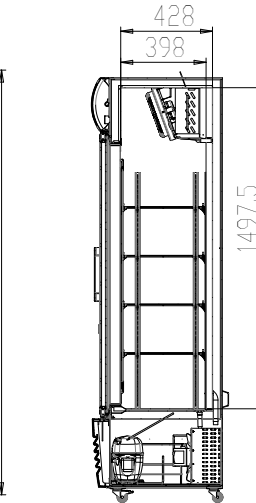

- Light box
- 4 shelves plus floor

AMBIENT 38°C

NEW PRODUCT

LG-580P

LG-730P

Code	GEMS Star Rating	Litre	Dimensions (WxDxH mm)	Weight (kg)	Temperature Range °C	Ambient/ RH%	Voltage	Power (W/A)
LG-580P	6	580	880x610x1973	96	+2 to +8	38/50	240	349/10
LG-730P	7	730	1120x610x1973	110	+2 to +8	38/50	240	400/10