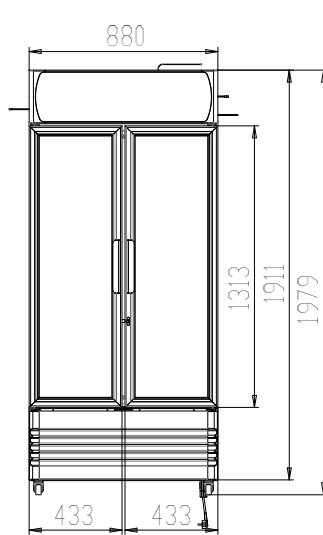

- Light box
- 4 shelves plus floor

AMBIENT 38°C

NEW PRODUCT

LG-580P

LG-730P

Code	GEMS Star Rating	Litre	Dimensions (WxDxH mm)	Weight (kg)	Temperature Range °C	Ambient/ RH%	Voltage	Power (W/A)
LG-580P	6	580	880x610x1973	96	+2 to +8	38/50	240	349/10
LG-730P	7	730	1120x610x1973	110	+2 to +8	38/50	240	400/10