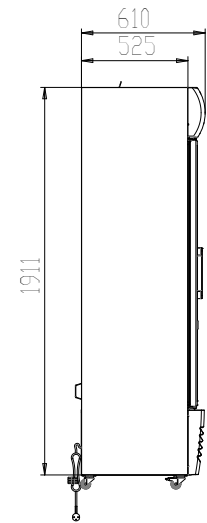

- Light box
- 4 shelves plus floor

AMBIENT 38°C

NEW PRODUCT

LG-580P

LG-730P

Code	GEMS Star Rating	Litre	Dimensions (WxDxH mm)	Weight (kg)	Temperature Range °C	Ambient/ RH%	Voltage	Power (W/A)
LG-580P	6	580	880x610x1973	96	+2 to +8	38/50	240	349/10
LG-730P	7	730	1120x610x1973	110	+2 to +8	38/50	240	400/10