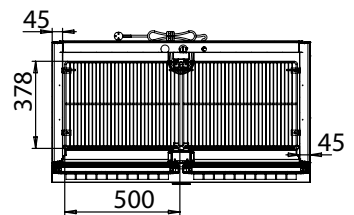

- Light box
- 4 shelves plus floor

AMBIENT 38°C

NEW PRODUCT

LG-580P

LG-730P

Code	GEMS Star Rating	Litre	Dimensions (WxDxH mm)	Weight (kg)	Temperature Range °C	Ambient/ RH%	Voltage	Power (W/A)
LG-580P	6	580	880x610x1973	96	+2 to +8	38/50	240	349/10
LG-730P	7	730	1120x610x1973	110	+2 to +8	38/50	240	400/10