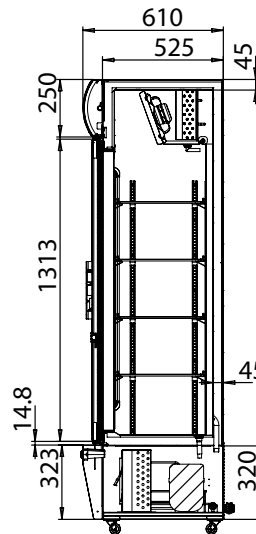

- Light box
- 4 shelves plus floor

AMBIENT 38°C

NEW PRODUCT

LG-580P

LG-730P

Code	GEMS Star Rating	Litre	Dimensions (WxDxH mm)	Weight (kg)	Temperature Range °C	Ambient/ RH%	Voltage	Power (W/A)
LG-580P	6	580	880x610x1973	96	+2 to +8	38/50	240	349/10
LG-730P	7	730	1120x610x1973	110	+2 to +8	38/50	240	400/10