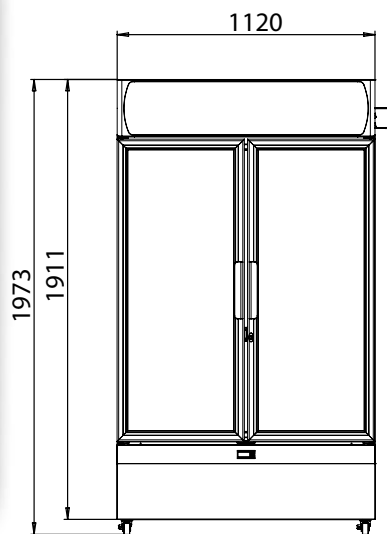

- Light box
- 4 shelves plus floor

AMBIENT 38°C

NEW PRODUCT

LG-580P

LG-730P

Code	GEMS Star Rating	Litre	Dimensions (WxDxH mm)	Weight (kg)	Temperature Range °C	Ambient/ RH%	Voltage	Power (W/A)
LG-580P	6	580	880x610x1973	96	+2 to +8	38/50	240	349/10
LG-730P	7	730	1120x610x1973	110	+2 to +8	38/50	240	400/10