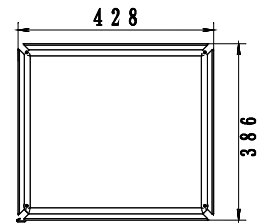

AMBIENT 32°C

TCBD78W

TCBD78B

Code	GEMS Star Rating	Litre	Dimensions (WxDxH mm)	Weight (kg)	Temperature Range	Ambient/ RH%	Voltage	Power (W/A)
TCBD78W (White)	7	78	428x386x1000	39	+2 to +8	32/60	240	184/10
TCBD78B (Black)	7	78	428x386x1000	39	+2 to +8	32/60	240	184/10