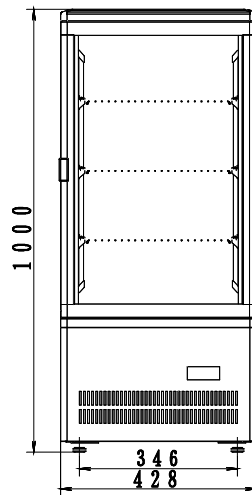

BENCHTOP GLASS DOOR BEVERAGE FRIDGE

- LED lighting
- Double glazed
- Fan-forced evaporator cooling

- Digital temp. controls & read-out
- Adjustable shelves
- Auto defrost

- Self evaporating drainage
- Insulation is CFC & HCFC free

AMBIENT 32°C

TCBD78W

TCBD78B

Code	GEMS Star Rating	Litre	Dimensions (WxDxH mm)	Weight (kg)	Temperature Range	Ambient/ RH%	Voltage	Power (W/A)
TCBD78W (White)	7	78	428x386x1000	39	+2 to +8	32/60	240	184/10
TCBD78B (Black)	7	78	428x386x1000	39	+2 to +8	32/60	240	184/10