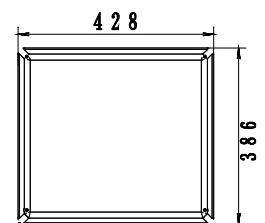

AMBIENT 32°C

TCBD78W

TCBD78B

Code	GEMS Star Rating	Litre	Dimensions (WxDxH mm)	Weight (kg)	Temperature Range	Ambient/ RH%	Voltage	Power (W/A)
TCBD78W (White)	7	78	428x386x1000	39	+2 to +8	32/60	240	184/10
TCBD78B (Black)	7	78	428x386x1000	39	+2 to +8	32/60	240	184/10