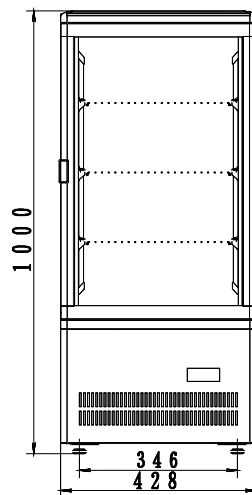

BENCHTOP GLASS DOOR BEVERAGE FRIDGE

- LED lighting
- Double glazed
- Fan-forced evaporator cooling

- Digital temp. controls & read-out
- Adjustable shelves
- Auto defrost

- Self evaporating drainage
- Insulation is CFC & HCFC free

AMBIENT 32°C

TCBD78W

TCBD78B

Code	GEMS Star Rating	Litre	Dimensions (WxDxH mm)	Weight (kg)	Temperature Range	Ambient/ RH%	Voltage	Power (W/A)
TCBD78W (White)	7	78	428x386x1000	39	+2 to +8	32/60	240	184/10
TCBD78B (Black)	7	78	428x386x1000	39	+2 to +8	32/60	240	184/10