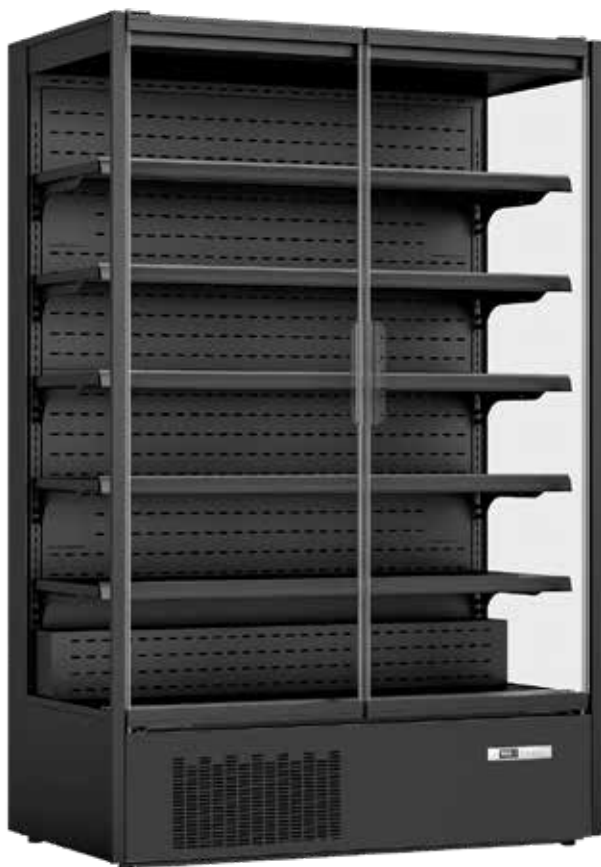

SUPERMARKET PANORAMA CHILLER WITH SWING DOOR

- Energy saving design
- LED lighting on each shelf
- Adjustable shelf angle: 0° / 7° / 14°
- Self-closing doors
- Low-E glass
- Smaller base design to reduce floor footprint
- Stainless steel inner bottom
- Contents are displayed from the front and two sides
- Fan force cooling
- Digital temperature display

DC-125B

DC-187B

DC-250B

Code	Litre	Door	Shelves	Display area (m ²)	Dimensions (WxDxHmm)	Weight (kg)	Temp Range	Ambient/ RH%	Voltage	Power (W/A)
DC-125B	764	2	5	3.14	1250x740x2010	220	1 to 5	25/60	240	Check update on website
DC-187B	1147	3	10	4.05	1875x740x2010	280	1 to 5	25/60	240	Check update on website
DC-250B	1529	4	10	5	2500x740x2010	330	1 to 5	25/60	240	Check update on website