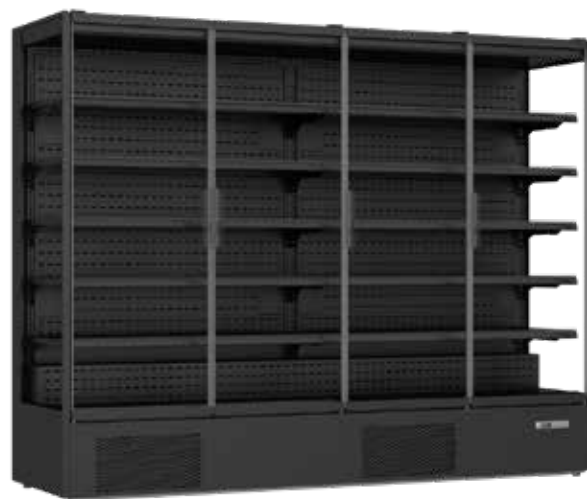

SUPERMARKET PANORAMA CHILLER WITH SWING DOOR

- Energy saving design
- LED lighting on each shelf
- Adjustable shelf angle: 0° / 7° / 14°
- Self-closing doors
- Low-E glass
- Smaller base design to reduce floor footprint
- Stainless steel inner bottom
- Contents are displayed from the front and two sides
- Fan force cooling
- Digital temperature display

DC-125B

DC-187B

DC-250B

Code	Litre	Door	Shelves	Display area (m ²)	Dimensions (WxDxHmm)	Weight (kg)	Temp Range	Ambient/ RH%	Voltage	Power (W/A)
DC-125B	764	2	5	3.14	1250x740x2010	220	1 to 5	25/60	240	Check update on website
DC-187B	1147	3	10	4.05	1875x740x2010	280	1 to 5	25/60	240	Check update on website
DC-250B	1529	4	10	5	2500x740x2010	330	1 to 5	25/60	240	Check update on website