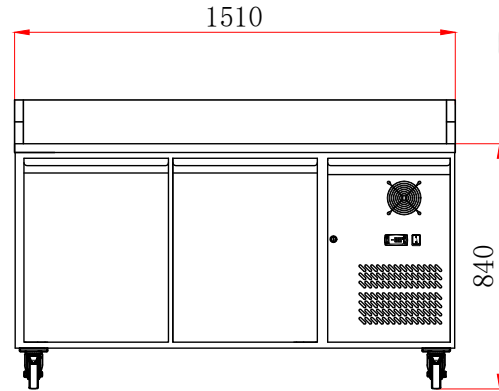

# PIZZA MAKE-UP BENCH

- Marble top Stainless steel work bench fridge
- Stainless Steel Exterior & Interior
- Embraco or Cubegel Compressor
- Fan forced evaporator cooling
- Dixcel digital temp controllers and read out
- Auto Defrost
- Heavy duty castors with front wheel brakes
- Galvanized metal back
- Suitable for 400x600 trays
- Compatible with XVRX range on page 138-139

XPZ2600TN

XPZ3600TN

Code	Dimensions (WxDxH mm)	Weight (kg)	Temperature Range °C	Ambient/ RH%	Voltage	Power (W/A)
<b>2 Door</b>						
XPZ2600TN	1510x800x990	252	+2 to +8	32/60	240	215/10
<b>3 Door</b>						
XPZ3600TN	2020x800x990	316	+2 to +8	32/60	240	320/10