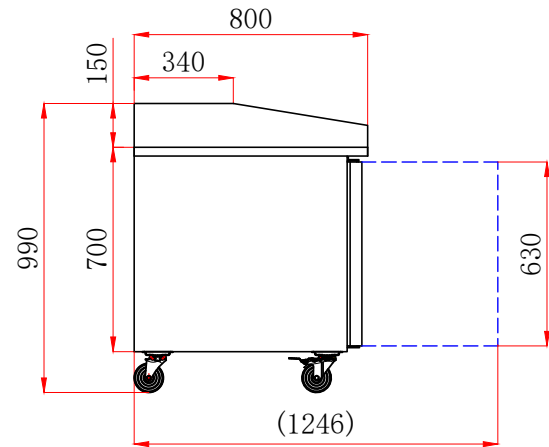

# PIZZA MAKE-UP BENCH

- Marble top Stainless steel work bench fridge
- Stainless Steel Exterior & Interior
- Embraco or Cubegel Compressor
- Fan forced evaporator cooling
- Dixcel digital temp controllers and read out
- Auto Defrost
- Heavy duty castors with front wheel brakes
- Galvanized metal back
- Suitable for 400x600 trays
- Compatible with XVRX range on page 138-139

XPZ2600TN

XPZ3600TN

Code	Dimensions (WxDxH mm)	Weight (kg)	Temperature Range °C	Ambient/ RH%	Voltage	Power (W/A)
<b>2 Door</b>						
XPZ2600TN	1510x800x990	252	+2 to +8	32/60	240	215/10
<b>3 Door</b>						
XPZ3600TN	2020x800x990	316	+2 to +8	32/60	240	320/10