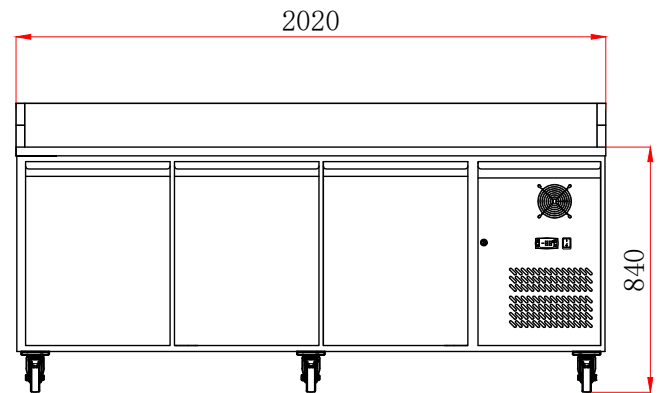

# PIZZA MAKE-UP BENCH

- Marble top Stainless steel work bench fridge
- Stainless Steel Exterior & Interior
- Embraco or Cubegel Compressor
- Fan forced evaporator cooling
- Dixcel digital temp controllers and read out
- Auto Defrost
- Heavy duty castors with front wheel brakes
- Galvanized metal back
- Suitable for 400x600 trays
- Compatible with XVRX range on page 138-139

XPZ2600TN

XPZ3600TN

Code	Dimensions (WxDxH mm)	Weight (kg)	Temperature Range °C	Ambient/ RH%	Voltage	Power (W/A)
<b>2 Door</b>						
XPZ2600TN	1510x800x990	252	+2 to +8	32/60	240	215/10
<b>3 Door</b>						
XPZ3600TN	2020x800x990	316	+2 to +8	32/60	240	320/10